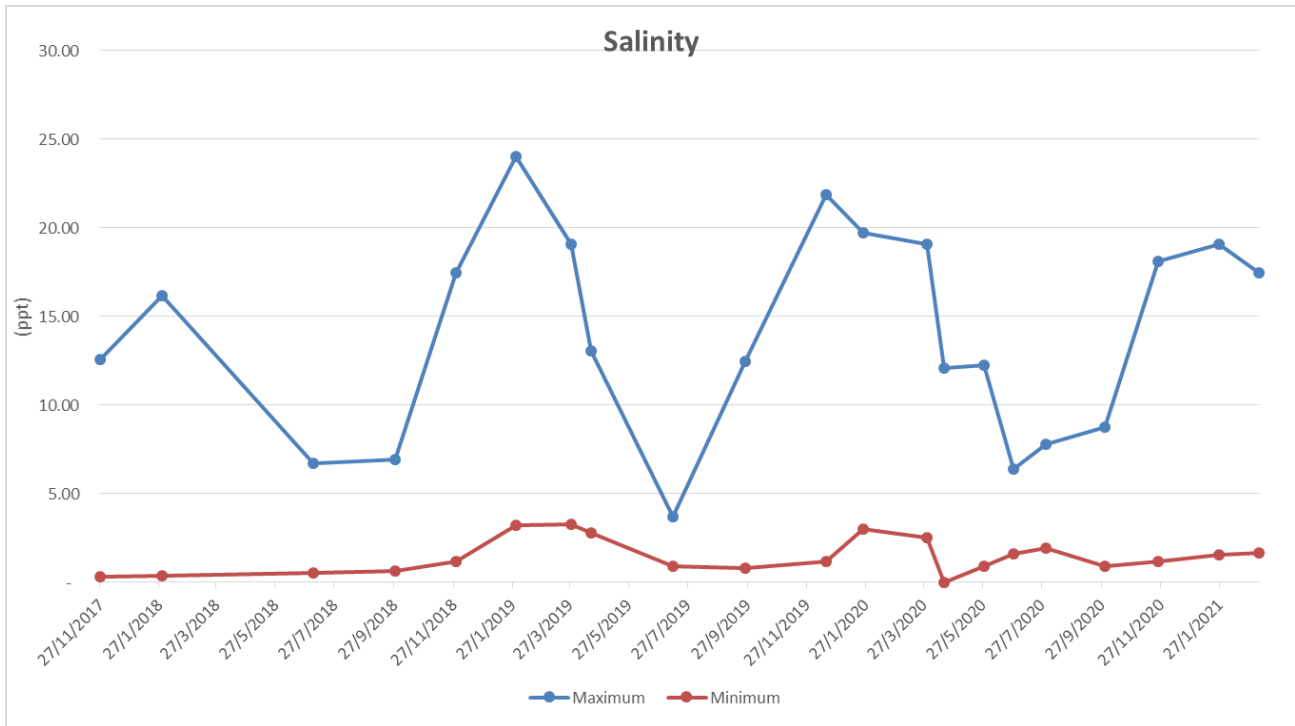

Figure 5-2 Salinity Monitoring Results for Gei Wai

Figure 5-3 pH Monitoring Results for Gei Wai