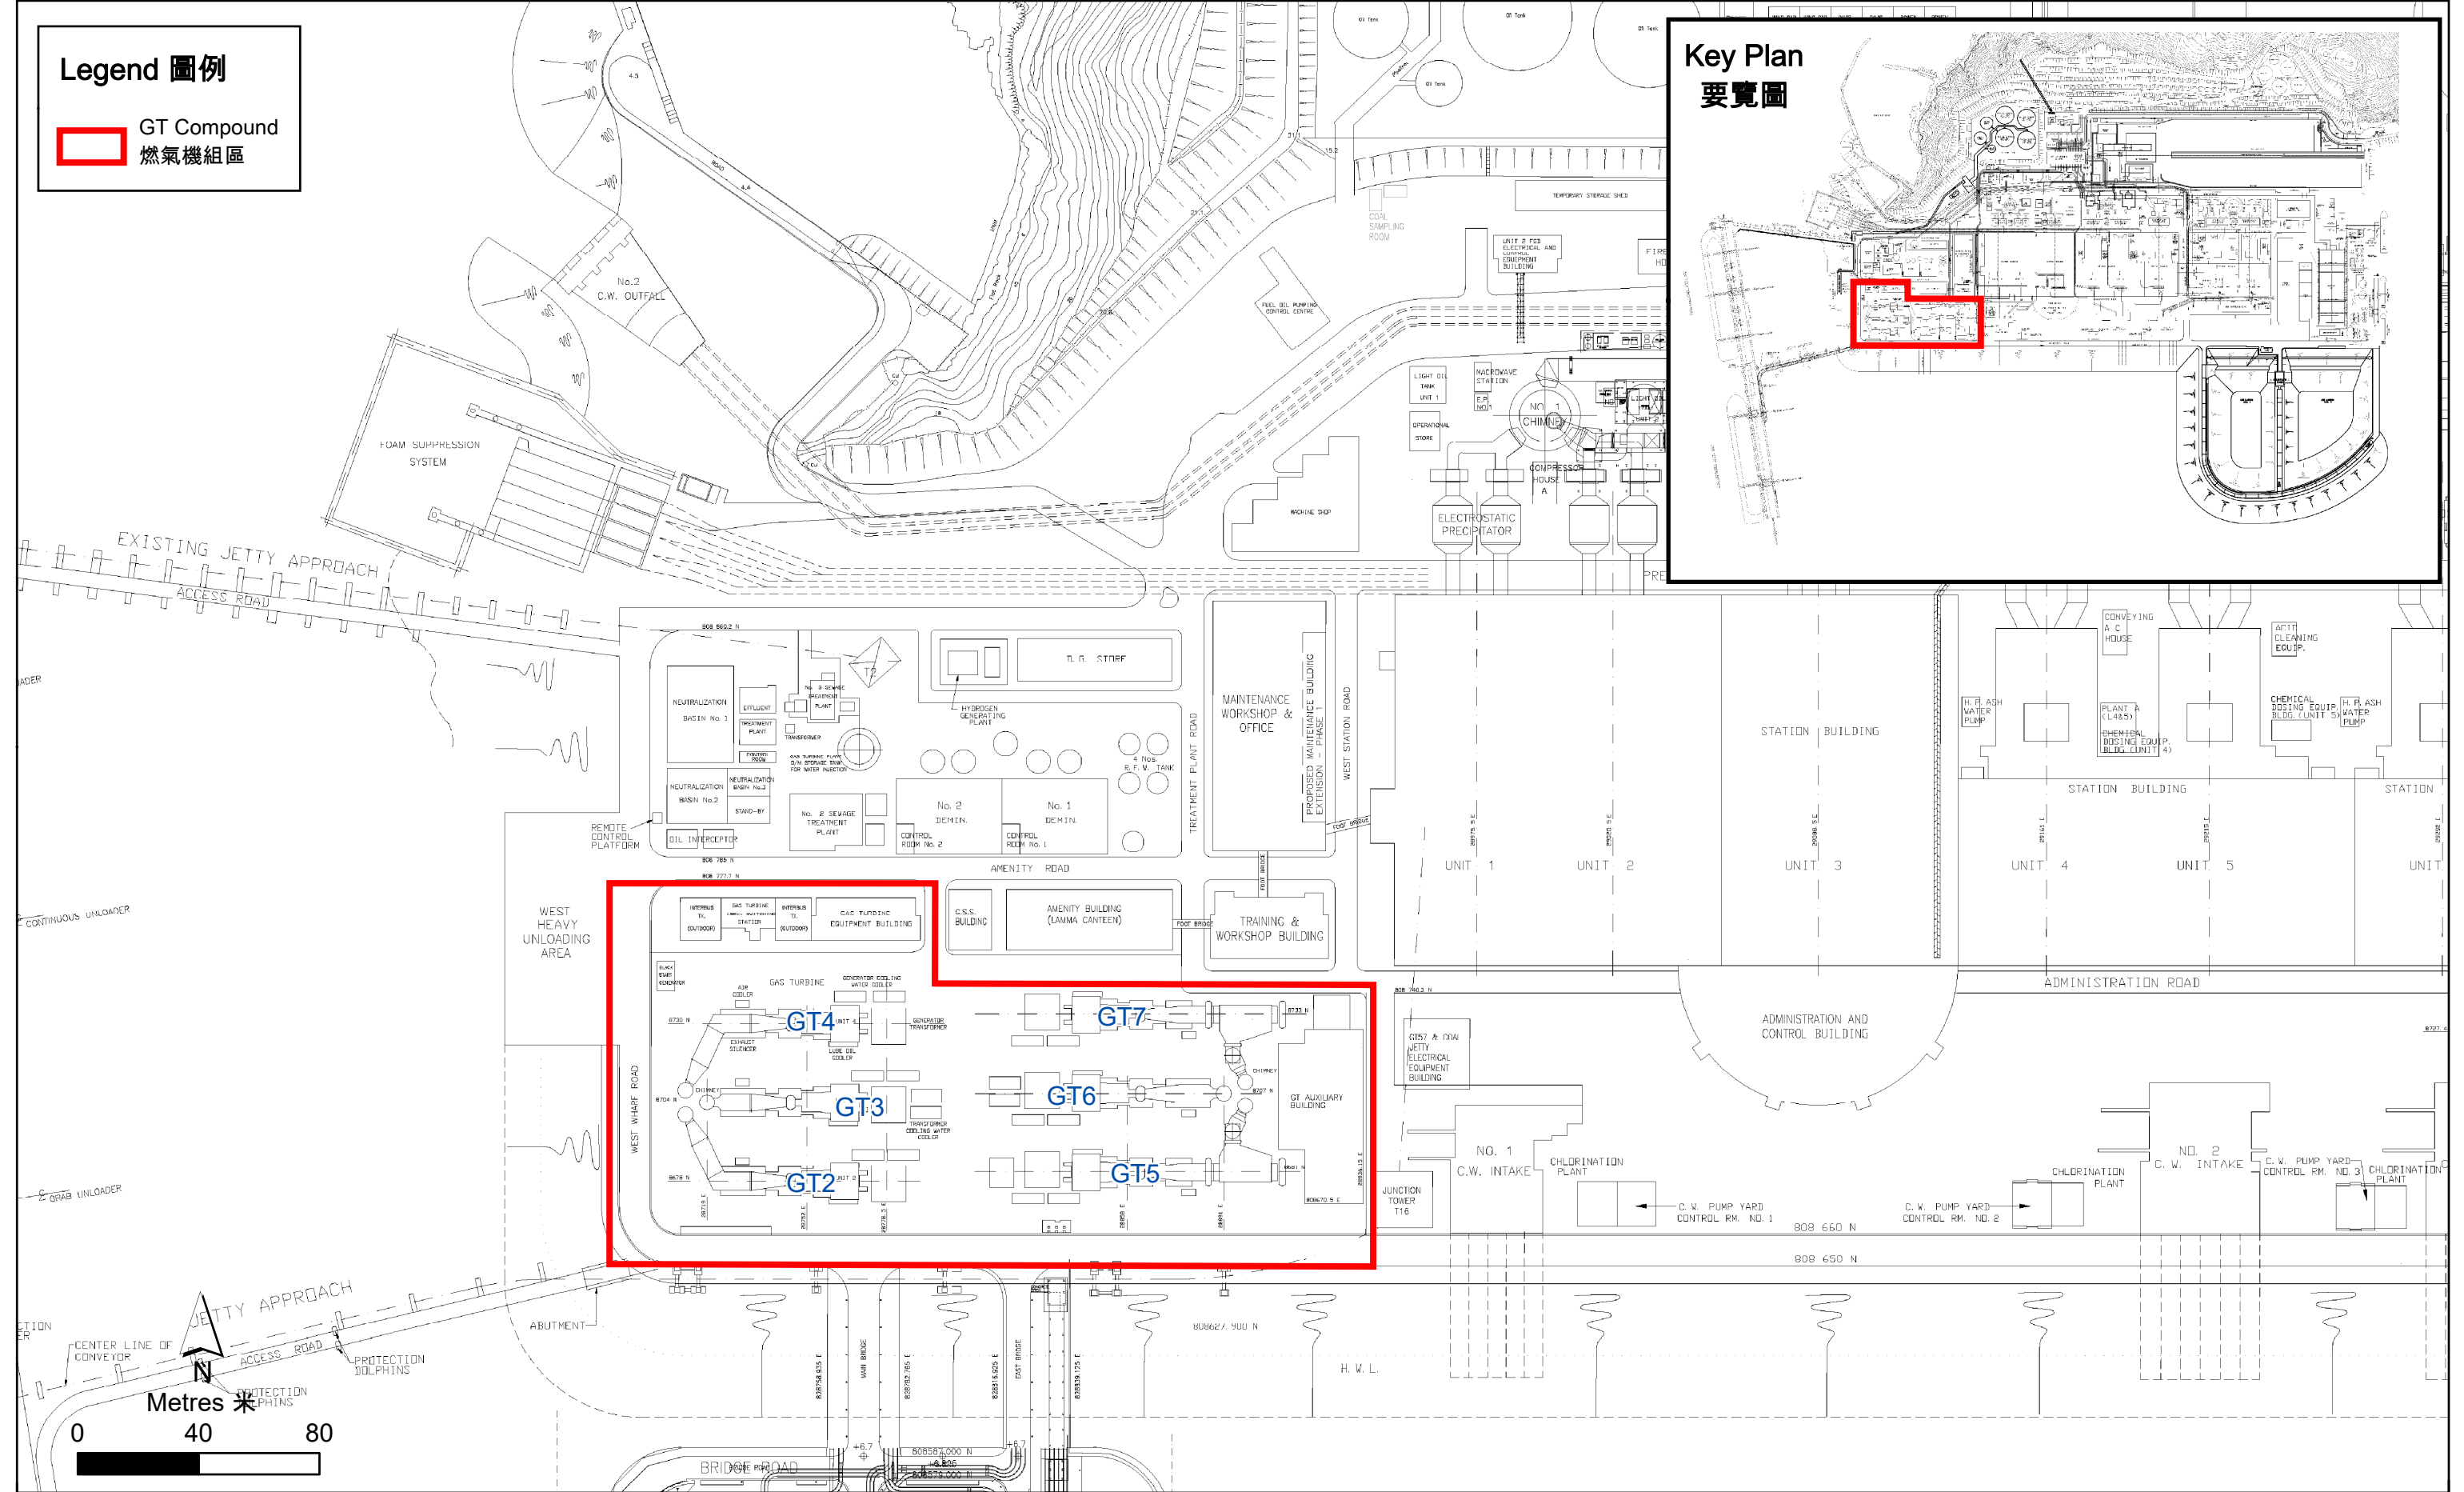

**Legend 圖例**

 GT Compound  
燃氣機組區

**Key Plan  
要覽圖**

Figure 3.1a  
圖 3.1a

Location of Gas Turbine Compound and its Existing Units at Lamma Power Station  
南丫發電廠燃氣機組區及其現有機組的位置