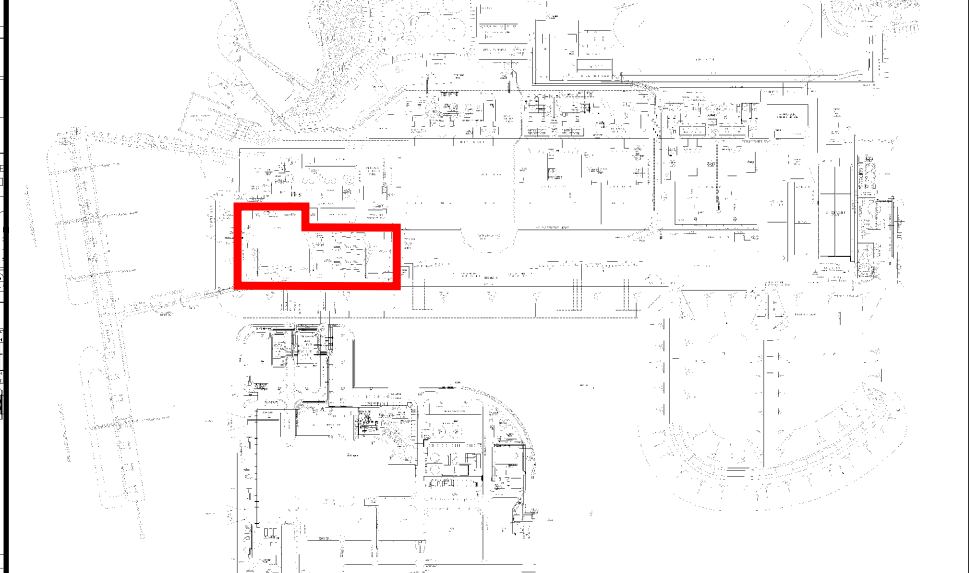

Legend 圖例

 GT Compound
燃氣機組區

**Key Plan
要覽圖**

Figure 3.1b

圖 3.1b

Location of Gas Turbine Compound and its Proposed New Units at Lamma Power Station
南丫發電廠燃氣機組區及其擬建新機組的位置