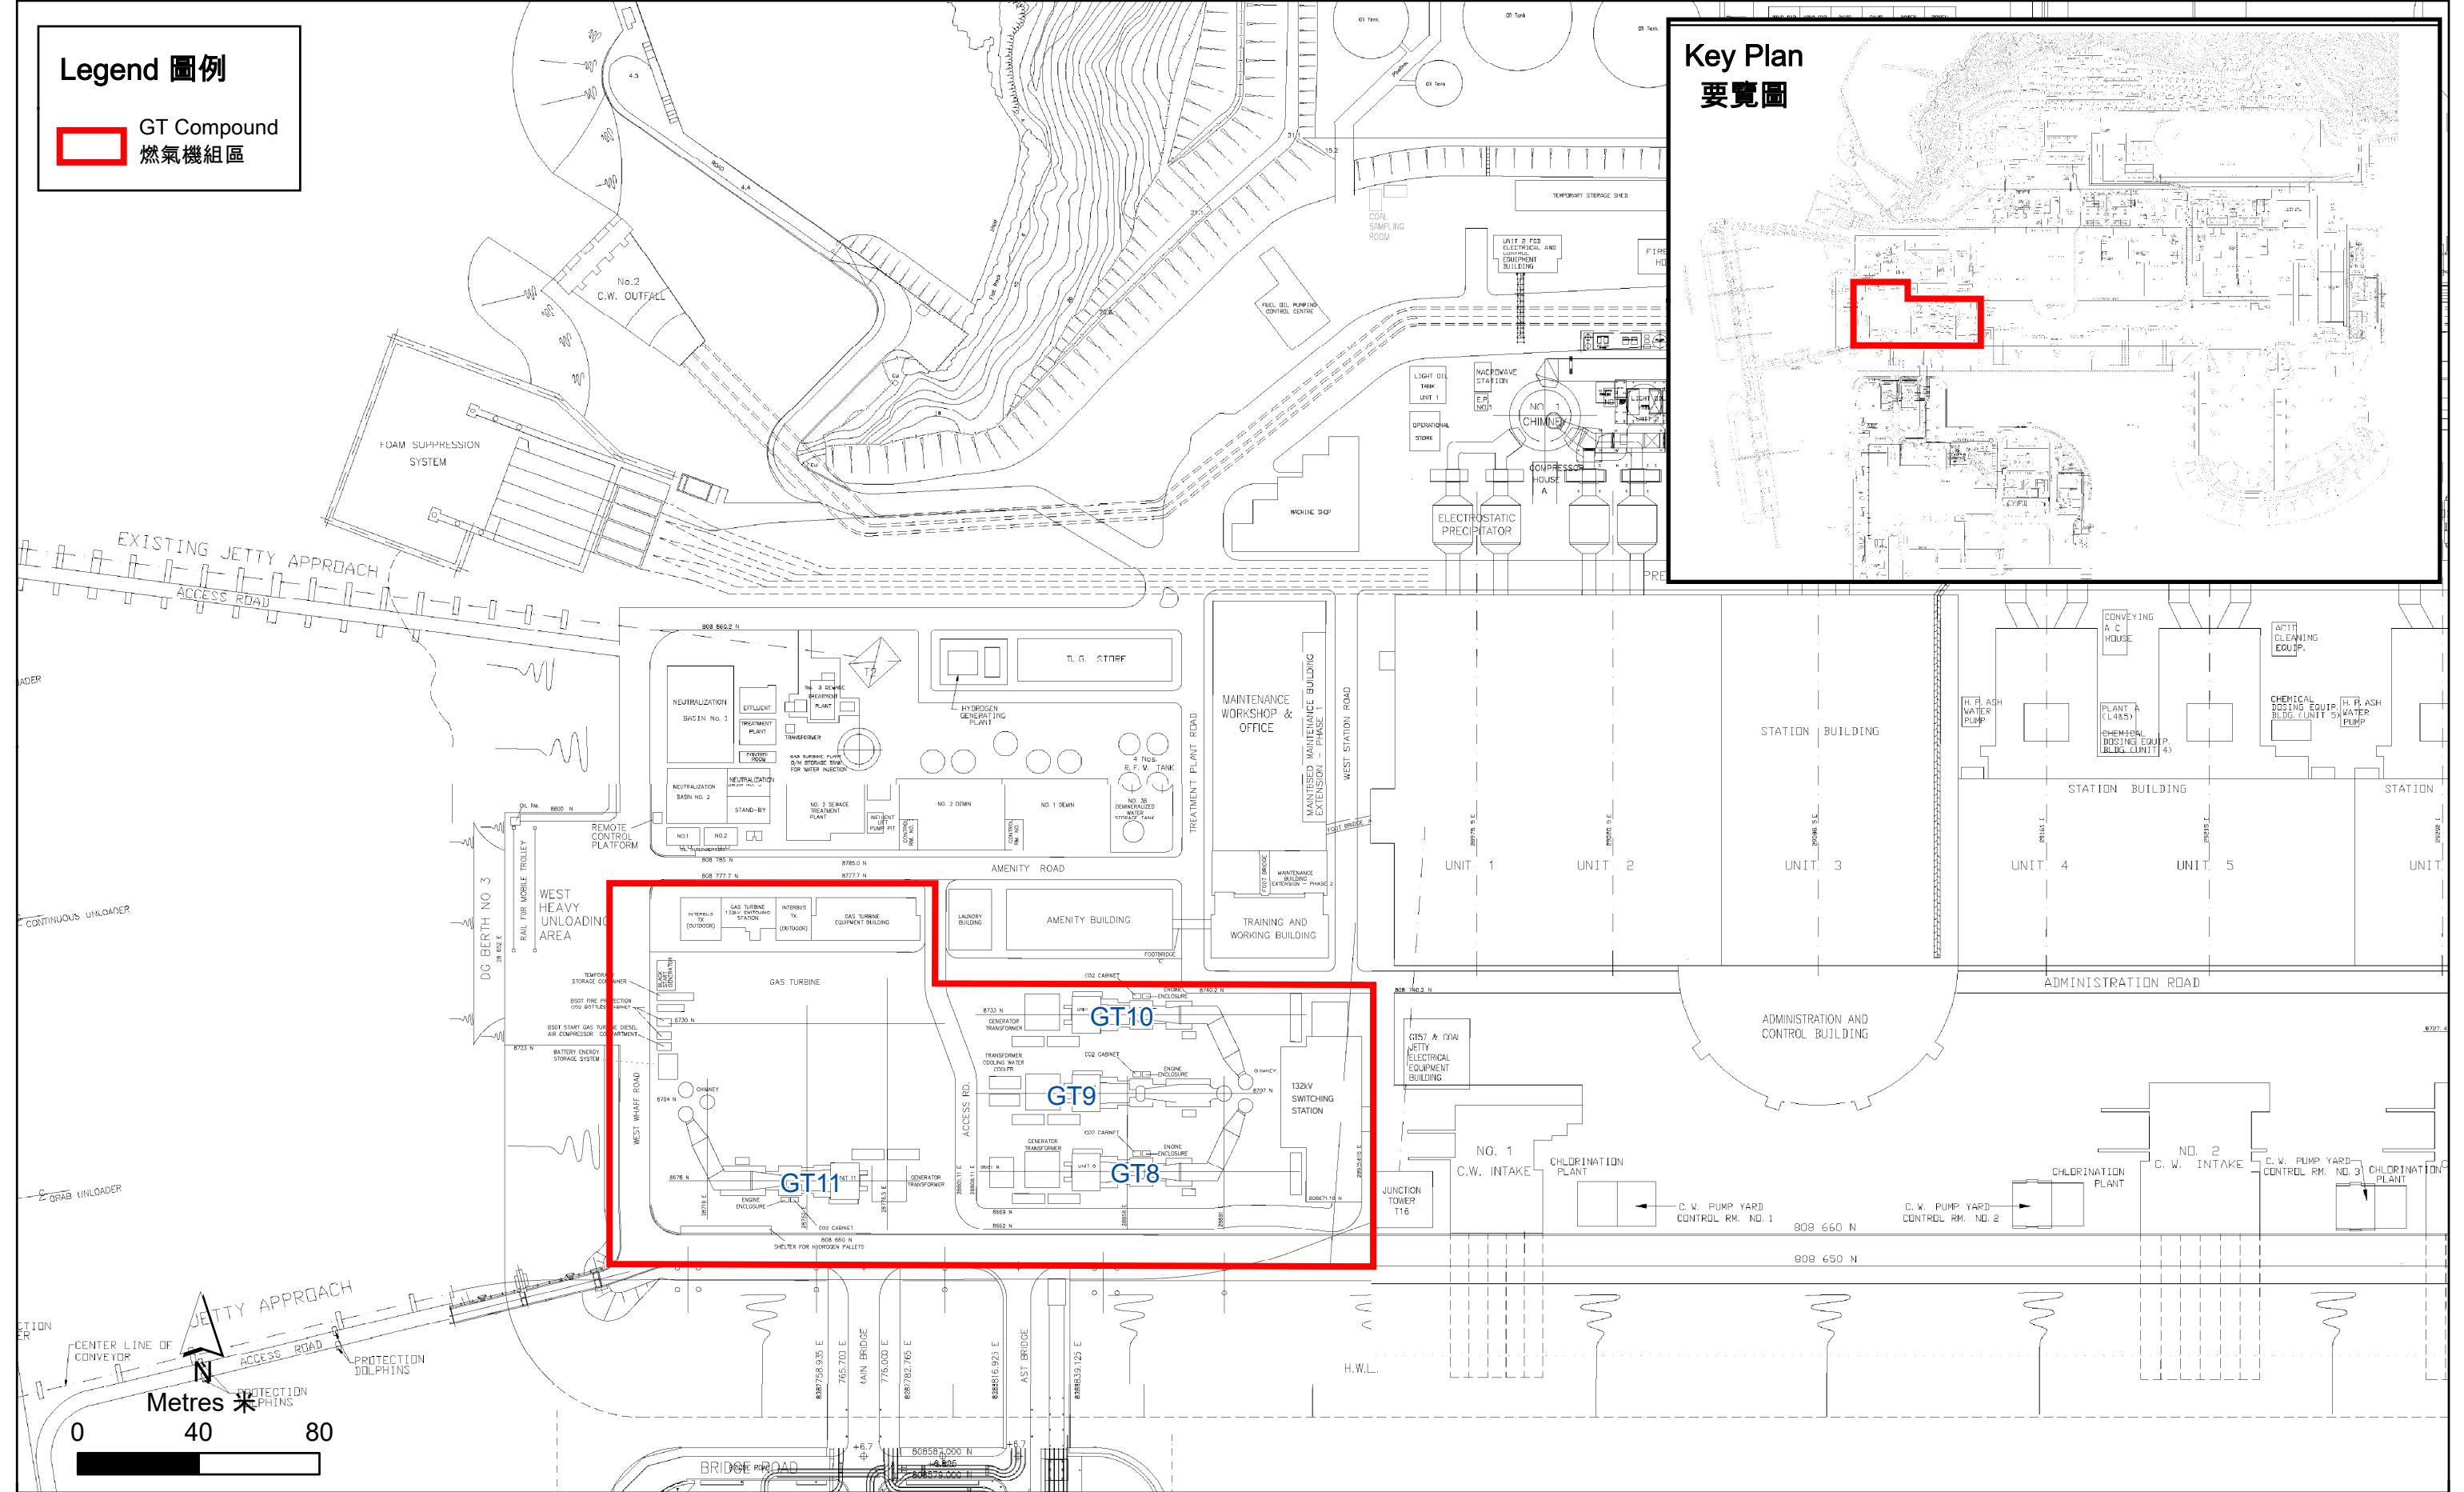

Legend 圖例

 GT Compound
燃氣機組區

**Key Plan
要覽圖**

Figure 3.1b

圖 3.1b

Location of Gas Turbine Compound and its Proposed New Units at Lamma Power Station
南丫發電廠燃氣機組區及其擬建新機組的位置