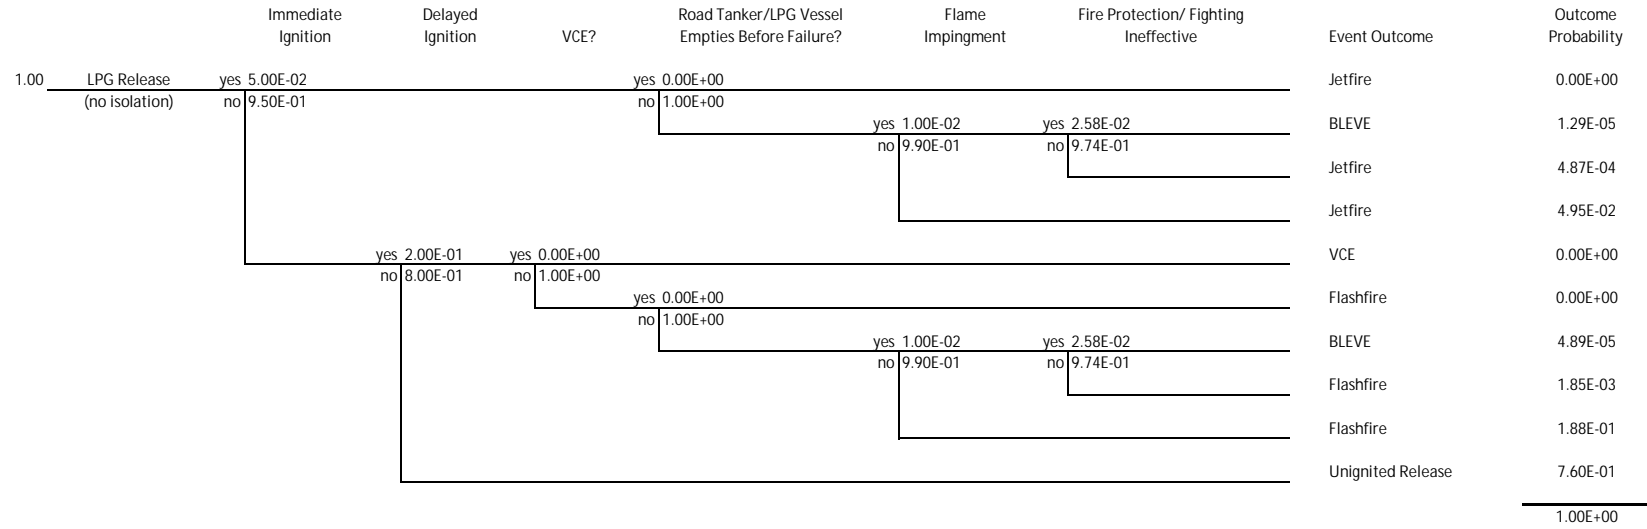

Event Tree for LPG Instantaneous Release

Event Trees E4 Event Tree for LPG Continuous Release
Cold Partial Failure of LPG Tanker

Event Trees E5

Event Tree for LPG Continuous Release

Failure of Filling Line to Flexible Hose

Event Trees E6

Event Tree for LPG Continuous Release

Failure of Liquid Supply Line to Vapouriser

Event Trees E7
Failure of Vapouriser

Event Tree for LPG Continous Release

Event Trees E8
Failure of Flexible Hose