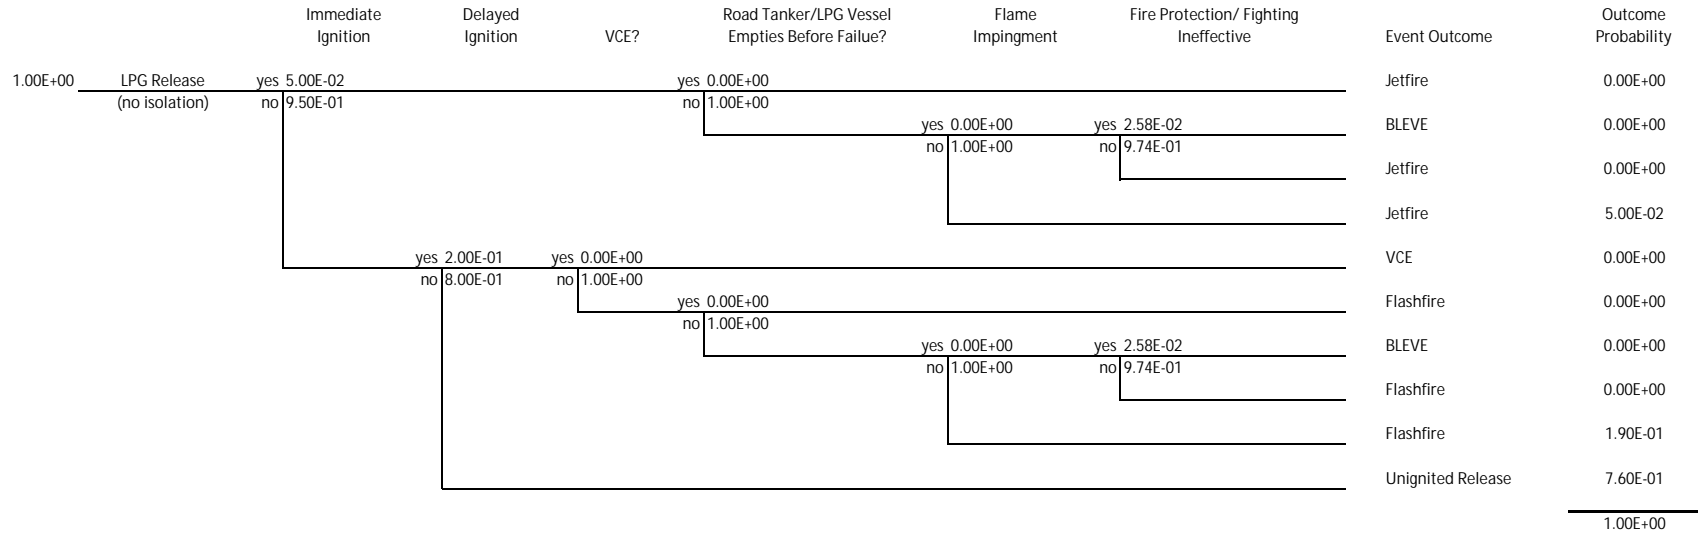

Event Trees E1 Event Tree for LPG Instantaneous Release
 Cold Catastrophic Failure of LPG Vessel

Event Trees E2
 Event Tree for LPG Continuous Release
 Cold Partial Failure of LPG Vessel

Event Trees E3
Cold Catastrophic Failure of Road Tanker

Event Tree for LPG Instantaneous Release

Event Trees E4 Event Tree for LPG Continuous Release
Cold Partial Failure of LPG Tanker

Event Trees E5

Event Tree for LPG Continuous Release

Failure of Filling Line to Flexible Hose

Event Trees E6

Event Tree for LPG Continuous Release

Failure of Liquid Supply Line to Vapouriser

Event Trees E7
Failure of Vapouriser

Event Tree for LPG Continous Release

Event Trees E8
Failure of Flexible Hose