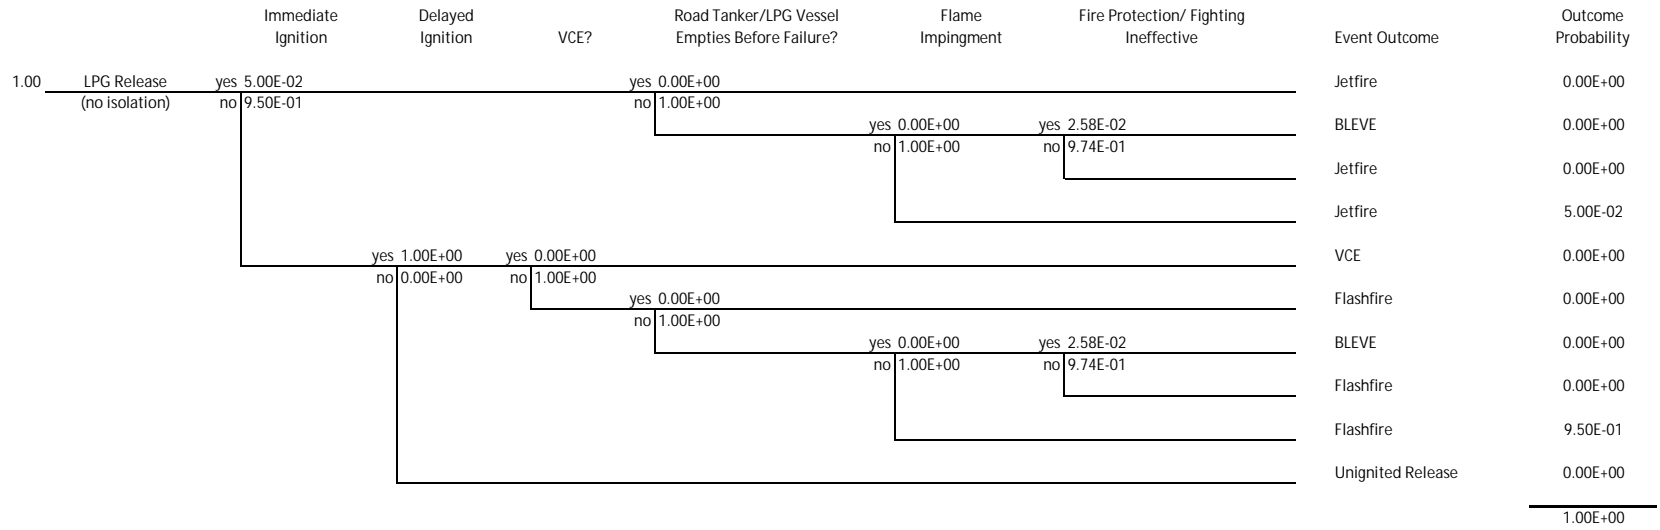

Event Trees E1 Event Tree for LPG Instantaneous Release
 Cold Catastrophic Failure of LPG Vessel

Event Trees E2
 Event Tree for LPG Continuous Release
 Cold Partial Failure of LPG Vessel

Event Trees E3
Cold Catastrophic Failure of Road Tanker

Event Tree for LPG Instantaneous Release

Event Trees E4 Event Tree for LPG Continuous Release
Cold Partial Failure of LPG Tanker

Event Trees E5

Event Tree for LPG Continuous Release

Failure of Filling Line to Flexible Hose

Event Trees E6

Event Tree for LPG Continuous Release

Failure of Liquid Supply Line to Vapouriser

Event Trees E7
Failure of Vapouriser

Event Tree for LPG Continous Release

Event Trees E8
Failure of Flexible Hose