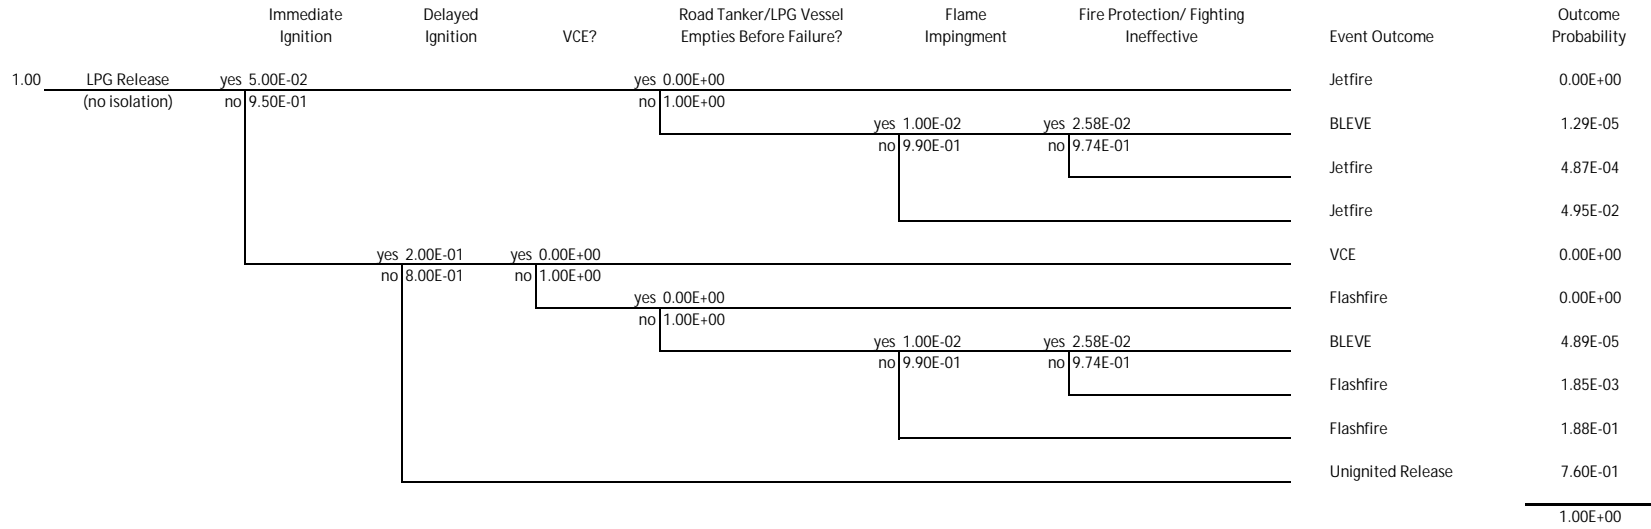

Event Tree for LPG Instantaneous Release

Event Trees E4 Event Tree for LPG Continuous Release
Cold Partial Failure of LPG Tanker

Event Trees E5

Event Tree for LPG Continuous Release

Failure of Filling Line to Flexible Hose

Event Trees E6

Event Tree for LPG Continuous Release

Failure of Liquid Supply Line to Vapouriser

Event Trees E7
Failure of Vapouriser

Event Tree for LPG Continous Release

Event Trees E8
Failure of Flexible Hose