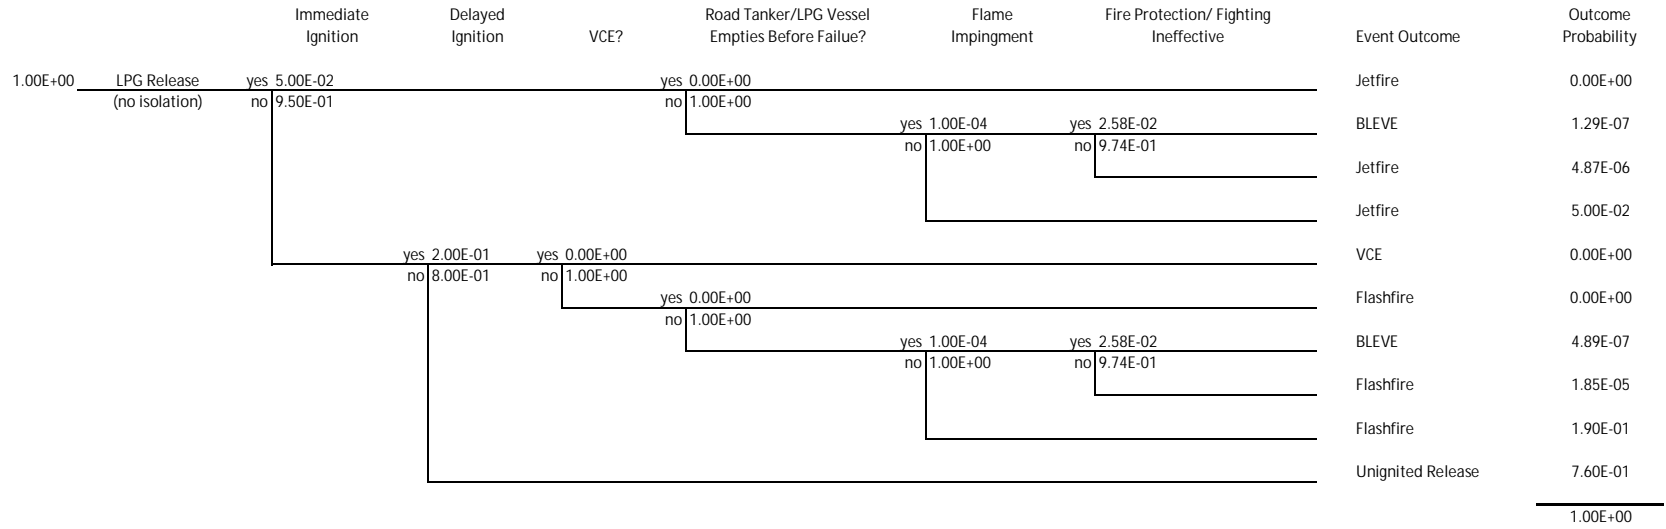

Event Trees E6

Event Tree for LPG Continuous Release

Failure of Liquid Supply Line to Vapouriser

Event Trees E7
Failure of Vapouriser

Event Tree for LPG Continous Release

Event Trees E8
Failure of Flexible Hose