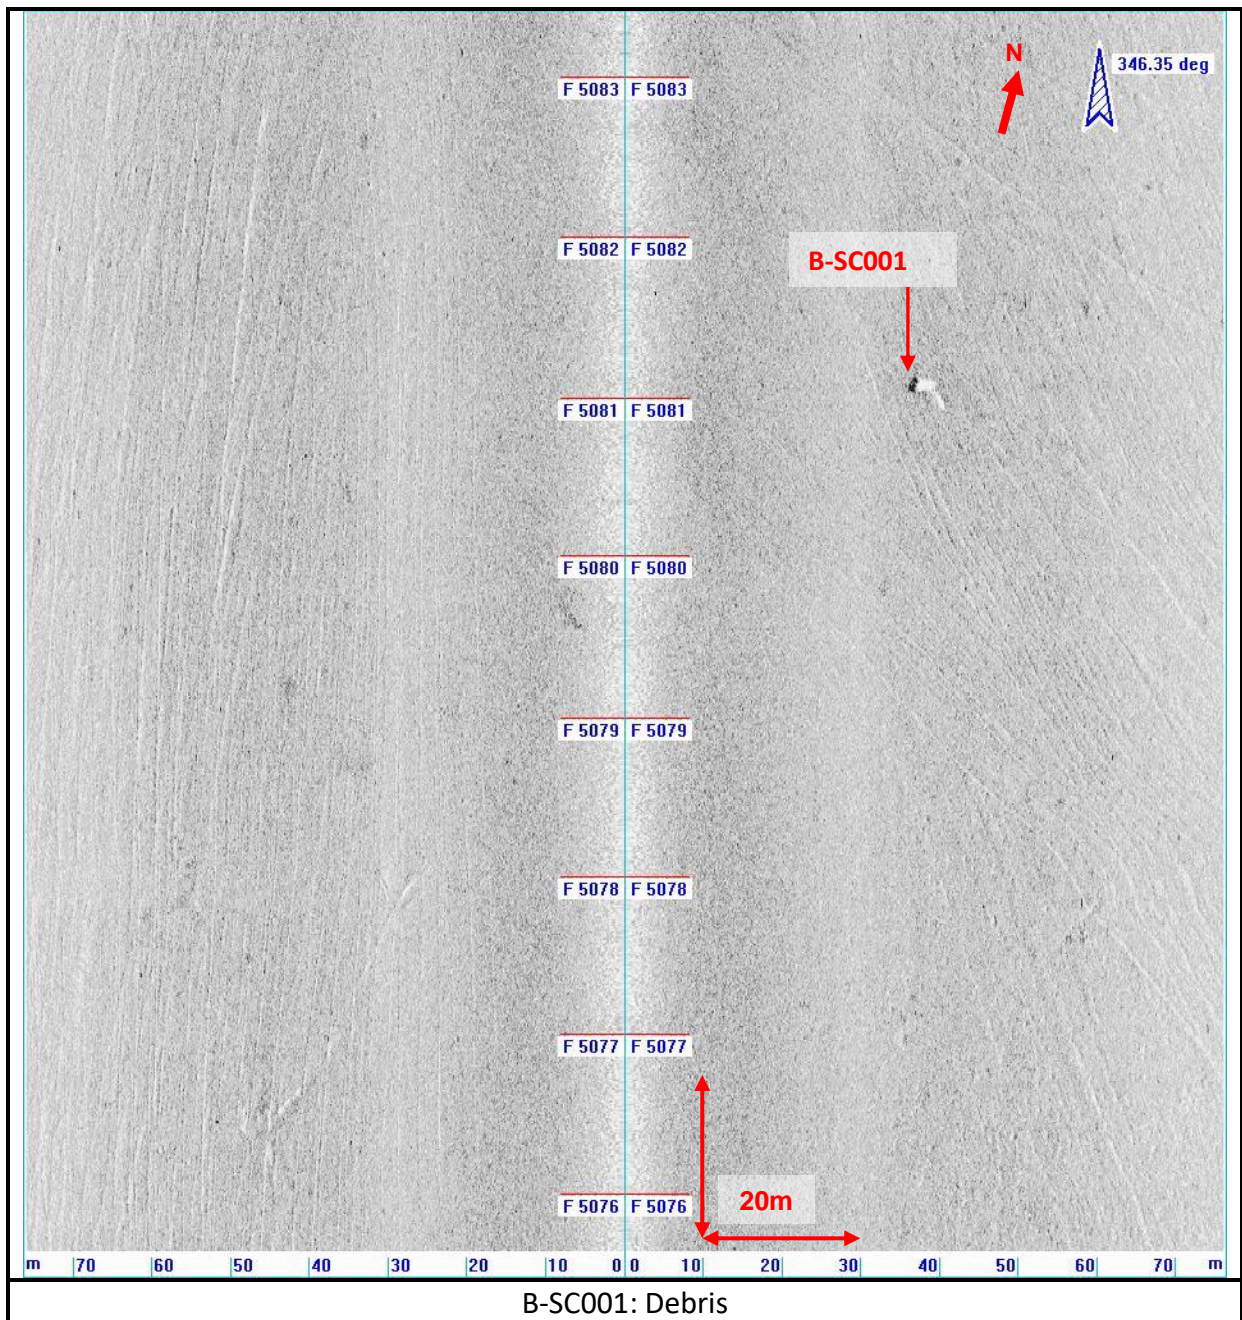

APPENDIX 9B SIDE SCAN SONAR IMAGES OF SONAR CONTACTS

Appendix 9B: Side Scan Sonar Images of Sonar contacts

B-SC005: Debris
 B-SC006: Debris
 B-SC008: Debris
 B-SC009: Debris
 B-SC010: Debris
 B-SC011: Unknown object

B-SC016: Debris
 B-SC017: Debris
 B-SC023: Debris
 B-SC024: Debris

B-SC018: Debris
 B-SC020: Debris
 B-SC021: Linear object