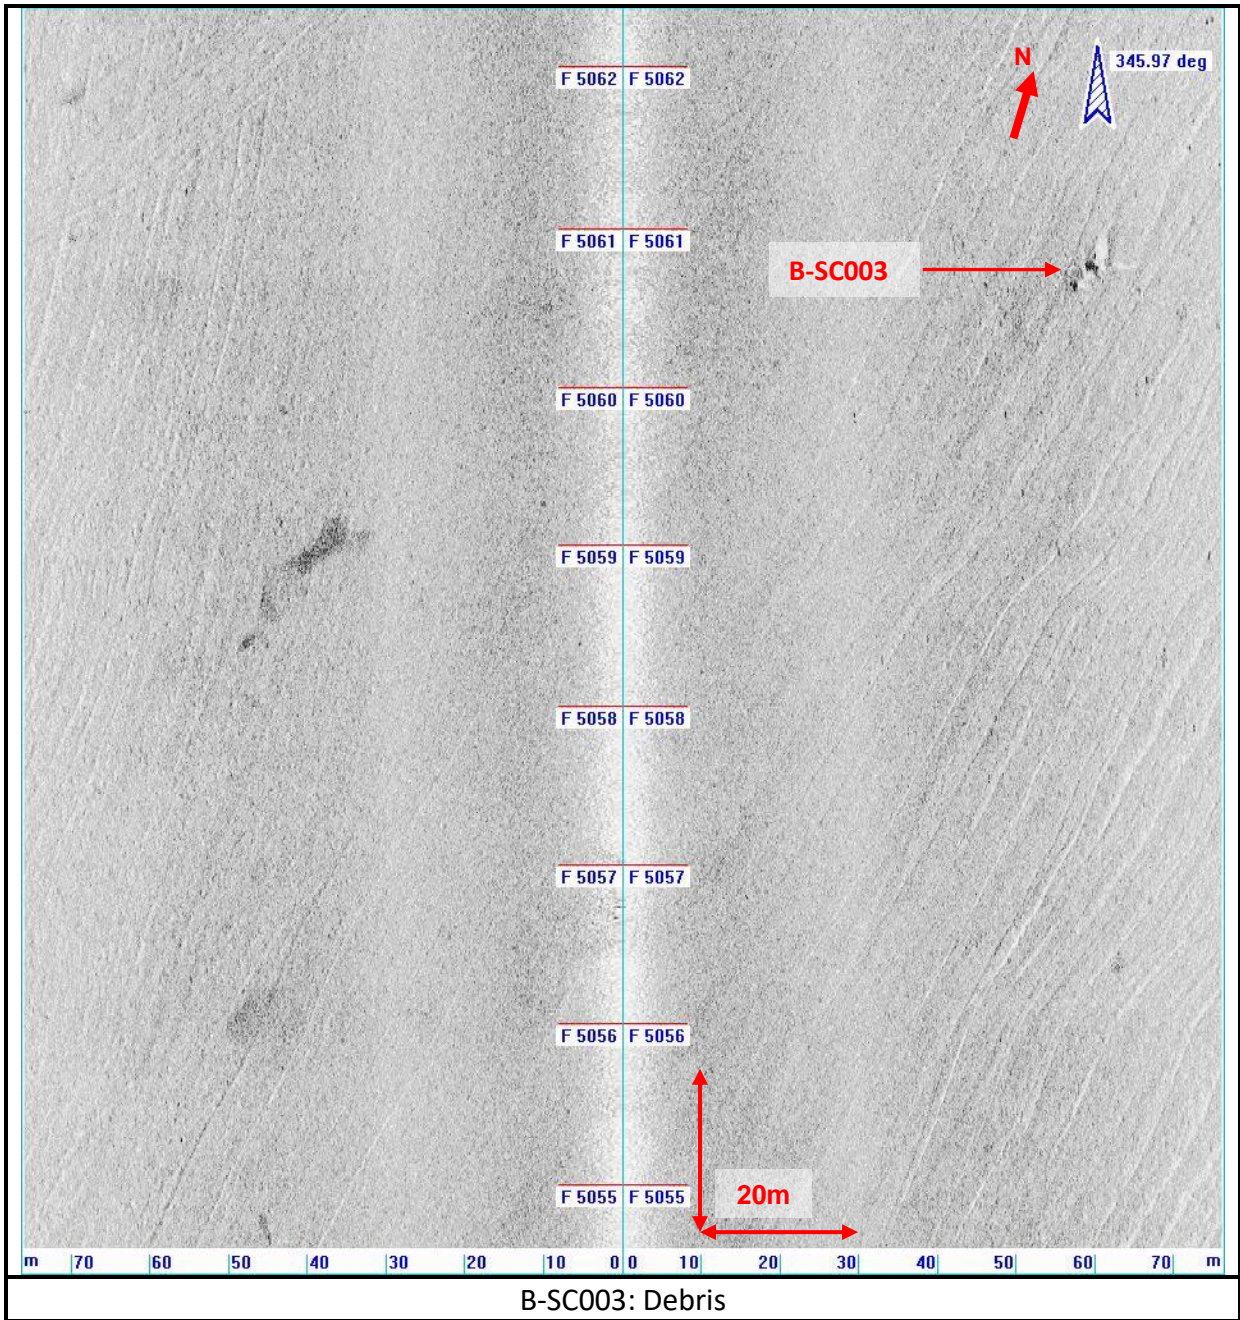

APPENDIX 9B SIDE SCAN SONAR IMAGES OF SONAR CONTACTS

Appendix 9B: Side Scan Sonar Images of Sonar contacts

B-SC005: Debris
 B-SC006: Debris
 B-SC008: Debris
 B-SC009: Debris
 B-SC010: Debris
 B-SC011: Unknown object

B-SC016: Debris
 B-SC017: Debris
 B-SC023: Debris
 B-SC024: Debris

B-SC018: Debris
 B-SC020: Debris
 B-SC021: Linear object