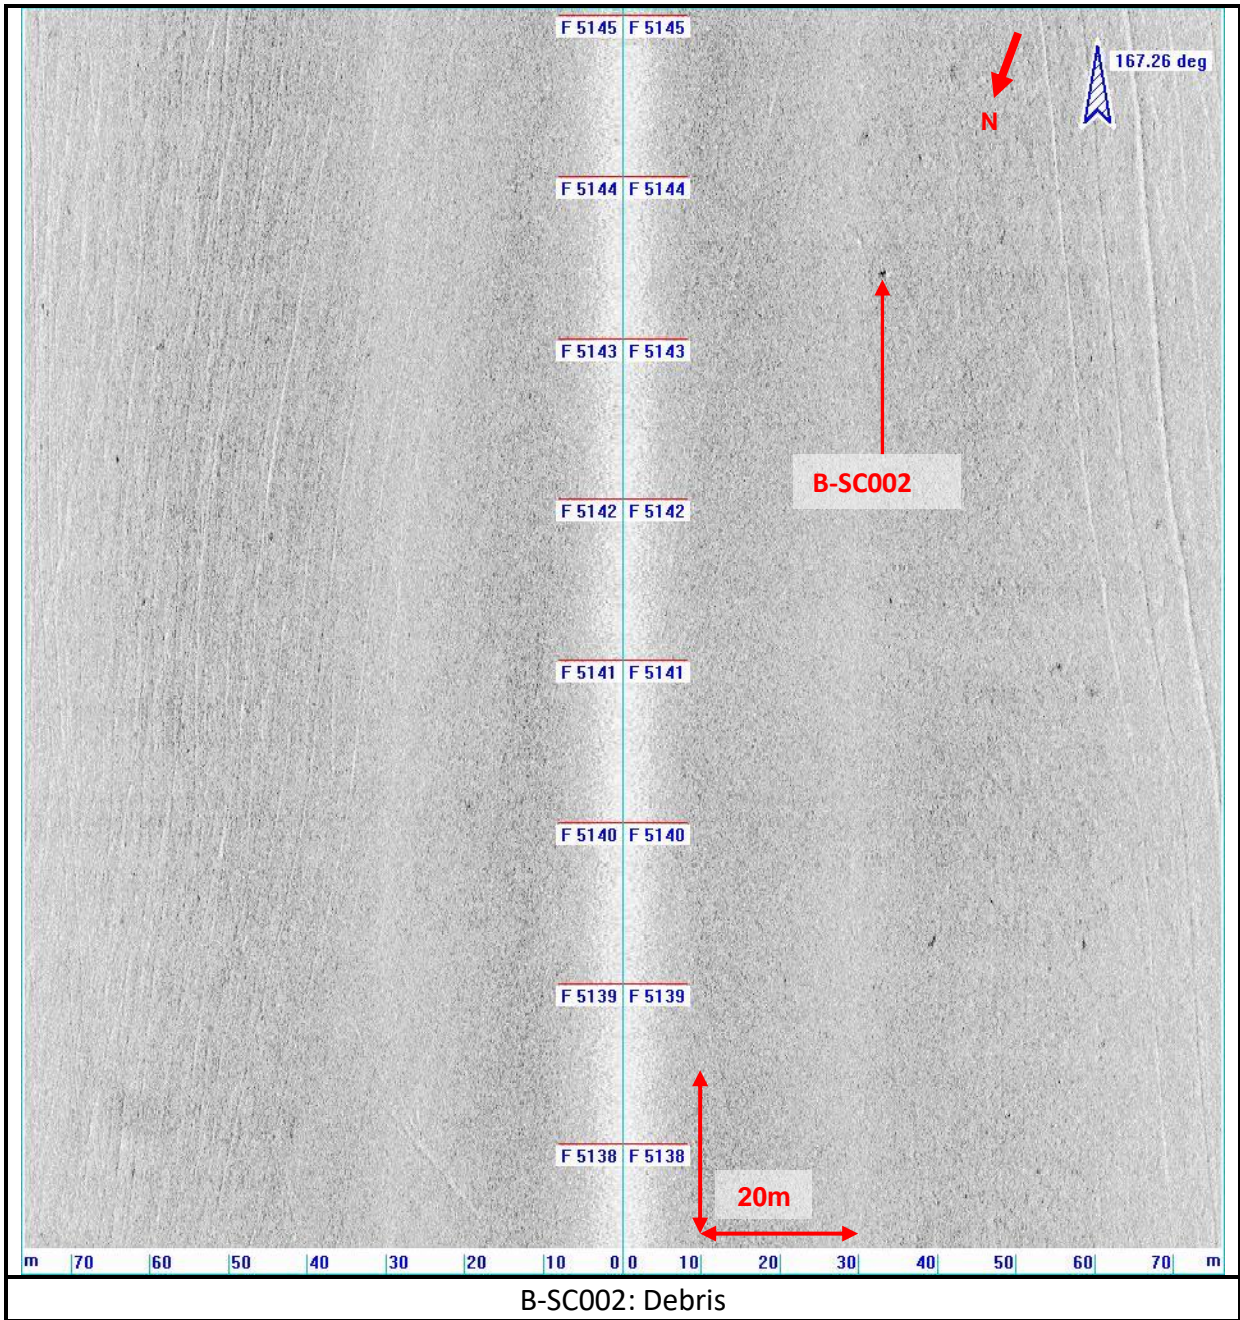

APPENDIX 9B SIDE SCAN SONAR IMAGES OF SONAR CONTACTS

Appendix 9B: Side Scan Sonar Images of Sonar contacts

B-SC005: Debris
 B-SC006: Debris
 B-SC008: Debris
 B-SC009: Debris
 B-SC010: Debris
 B-SC011: Unknown object

B-SC016: Debris
 B-SC017: Debris
 B-SC023: Debris
 B-SC024: Debris

B-SC018: Debris
 B-SC020: Debris
 B-SC021: Linear object