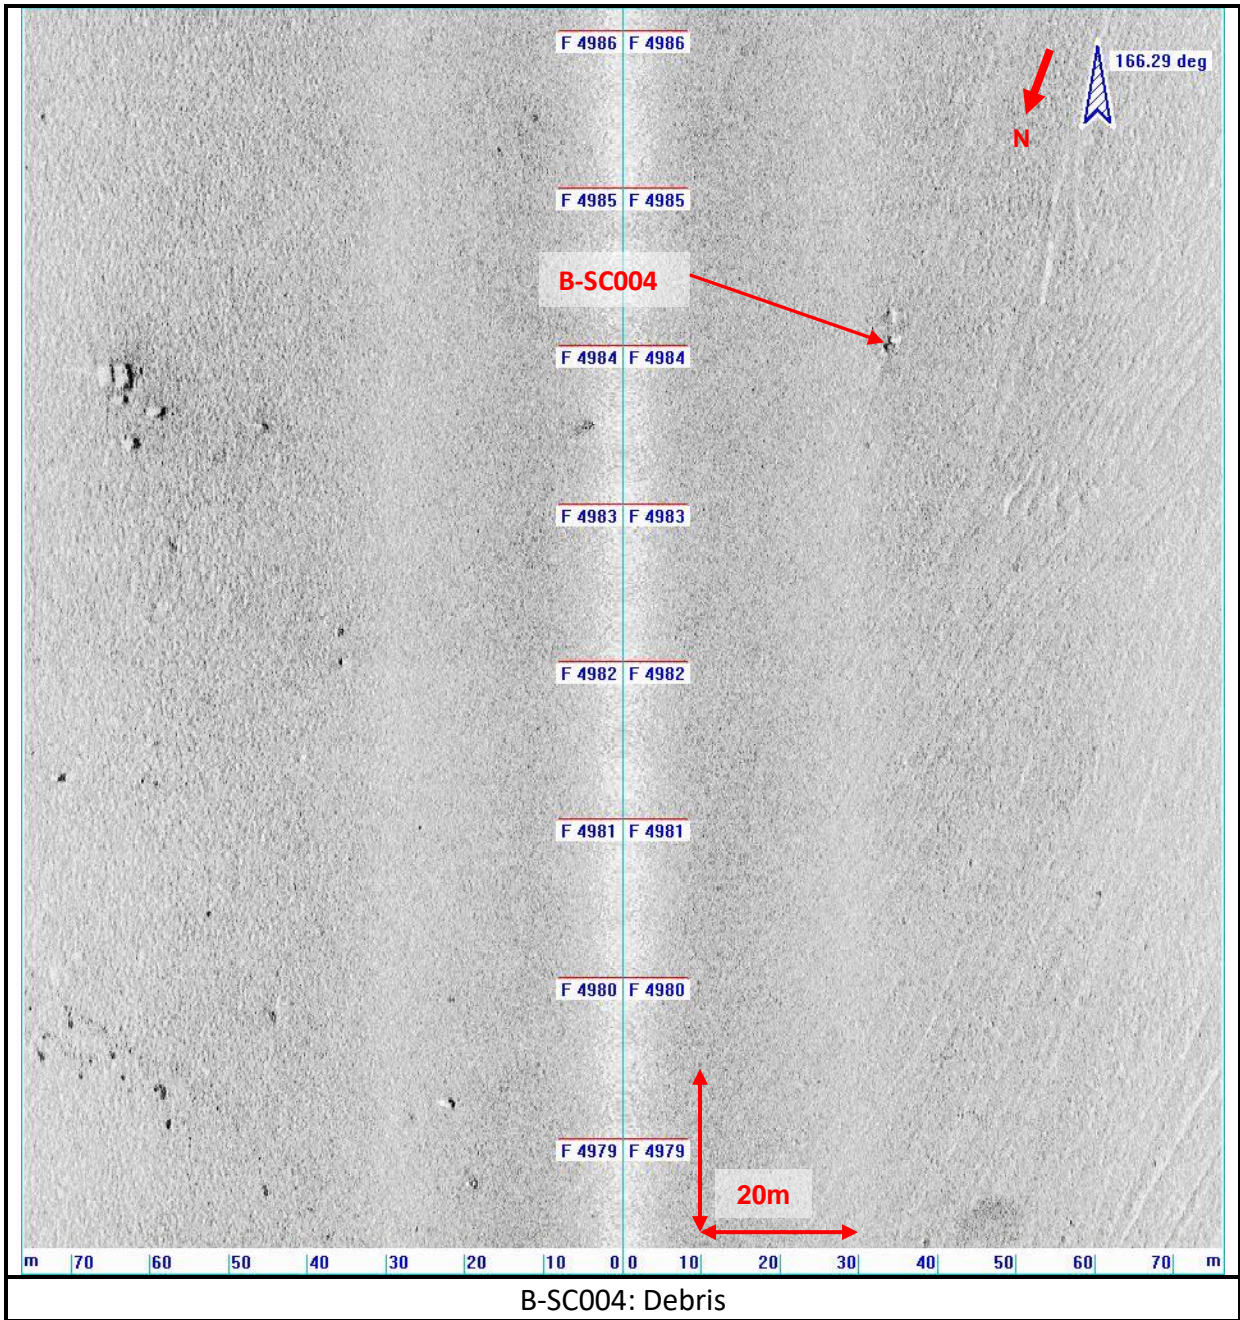

APPENDIX 9B SIDE SCAN SONAR IMAGES OF SONAR CONTACTS

Appendix 9B: Side Scan Sonar Images of Sonar contacts

B-SC005: Debris
 B-SC006: Debris
 B-SC008: Debris
 B-SC009: Debris
 B-SC010: Debris
 B-SC011: Unknown object

B-SC016: Debris
 B-SC017: Debris
 B-SC023: Debris
 B-SC024: Debris

B-SC018: Debris
 B-SC020: Debris
 B-SC021: Linear object