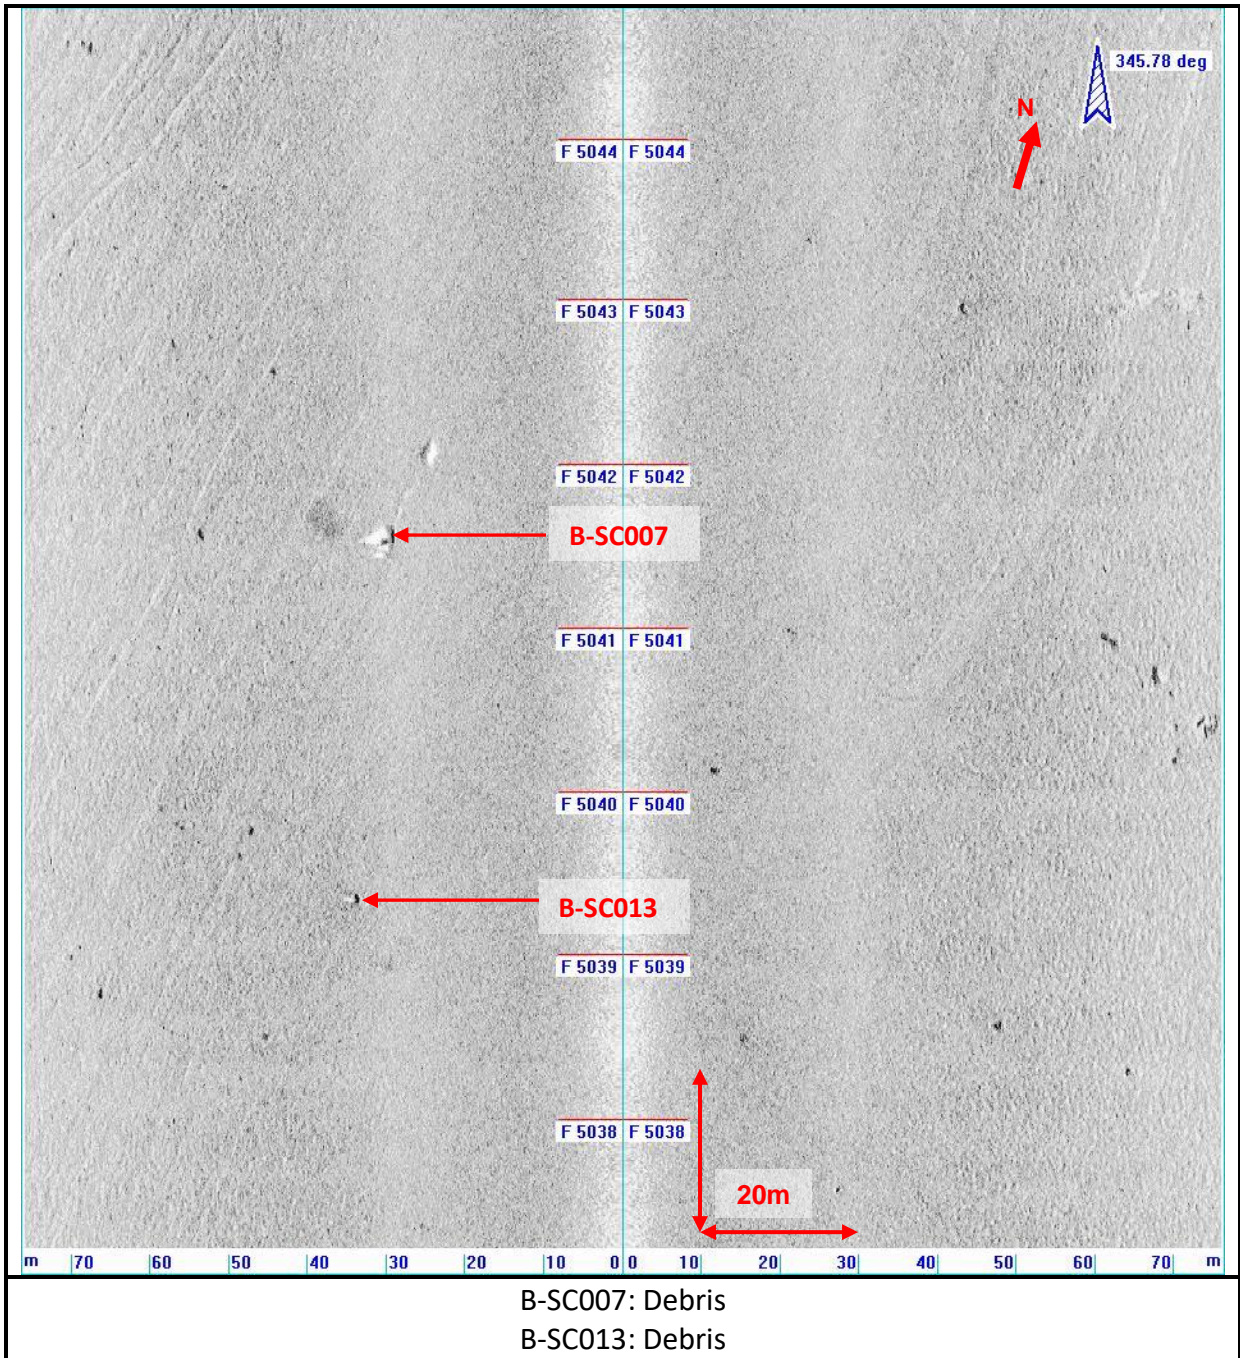

APPENDIX 9B SIDE SCAN SONAR IMAGES OF SONAR CONTACTS

Appendix 9B: Side Scan Sonar Images of Sonar contacts

B-SC005: Debris
 B-SC006: Debris
 B-SC008: Debris
 B-SC009: Debris
 B-SC010: Debris
 B-SC011: Unknown object

B-SC016: Debris
 B-SC017: Debris
 B-SC023: Debris
 B-SC024: Debris

B-SC018: Debris
 B-SC020: Debris
 B-SC021: Linear object