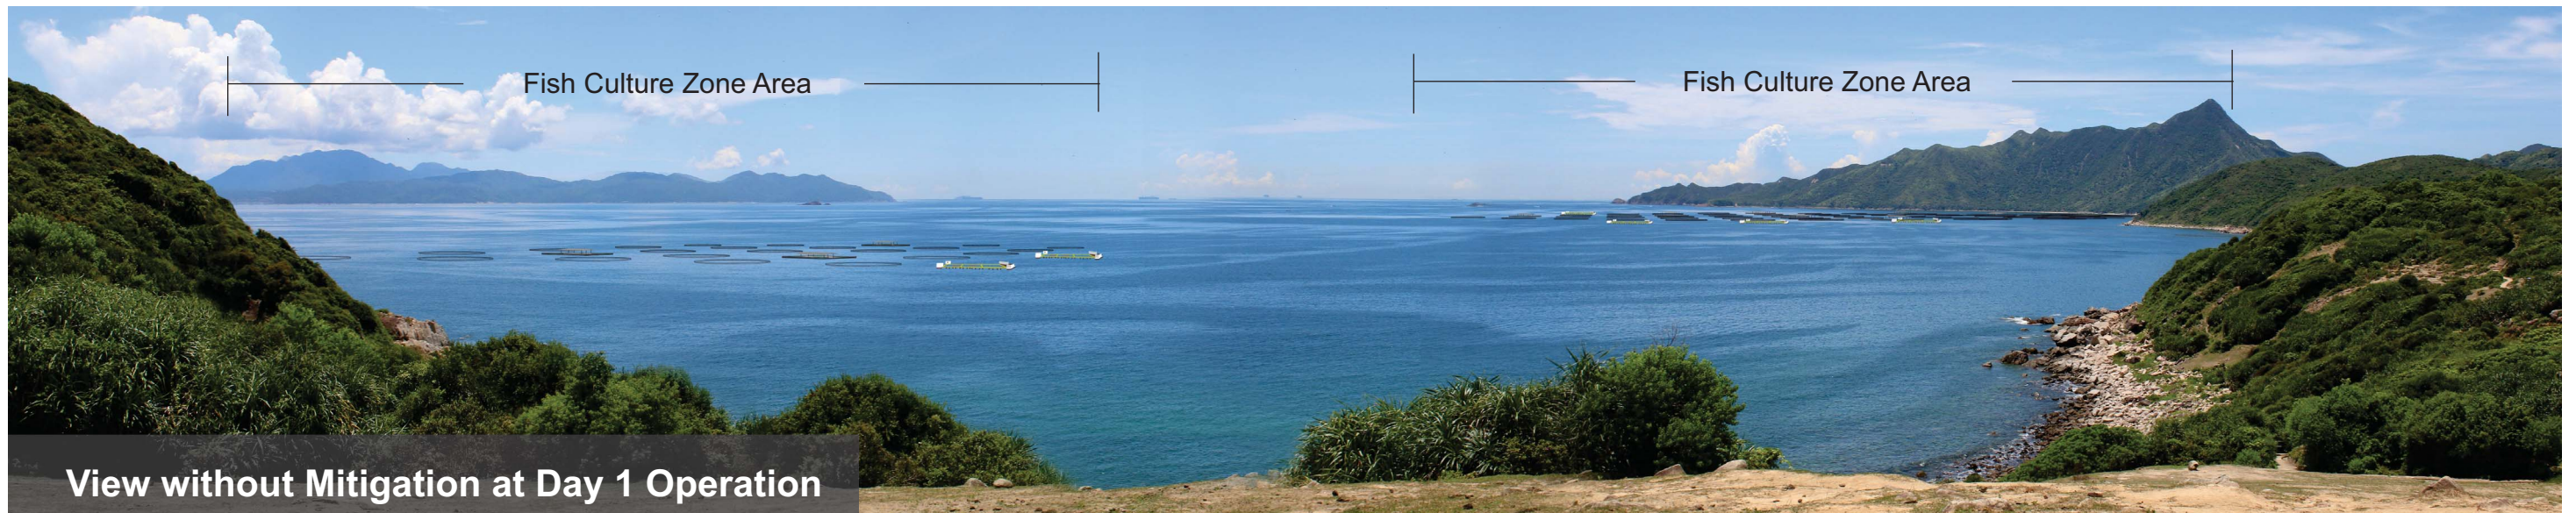

Existing View

View without Mitigation at Day 1 Operation

Remark: The structures on the sea within the Fish Culture Zone Area are fish cages (circular objects) / rafts (rectangular objects) / steel truss cages (yellow and white rectangular objects) for illustration purpose only.

Date Photograph Taken: July 2021

View with Mitigation at Day 1 Operation

View with Mitigation at Year 10 Operation

Remark: The structures on the sea within the Fish Culture Zone Area are fish cages (circular objects) / rafts (rectangular objects) / steel truss cages (yellow and white rectangular objects) for illustration purpose only.

Date Photograph Taken: July 2021