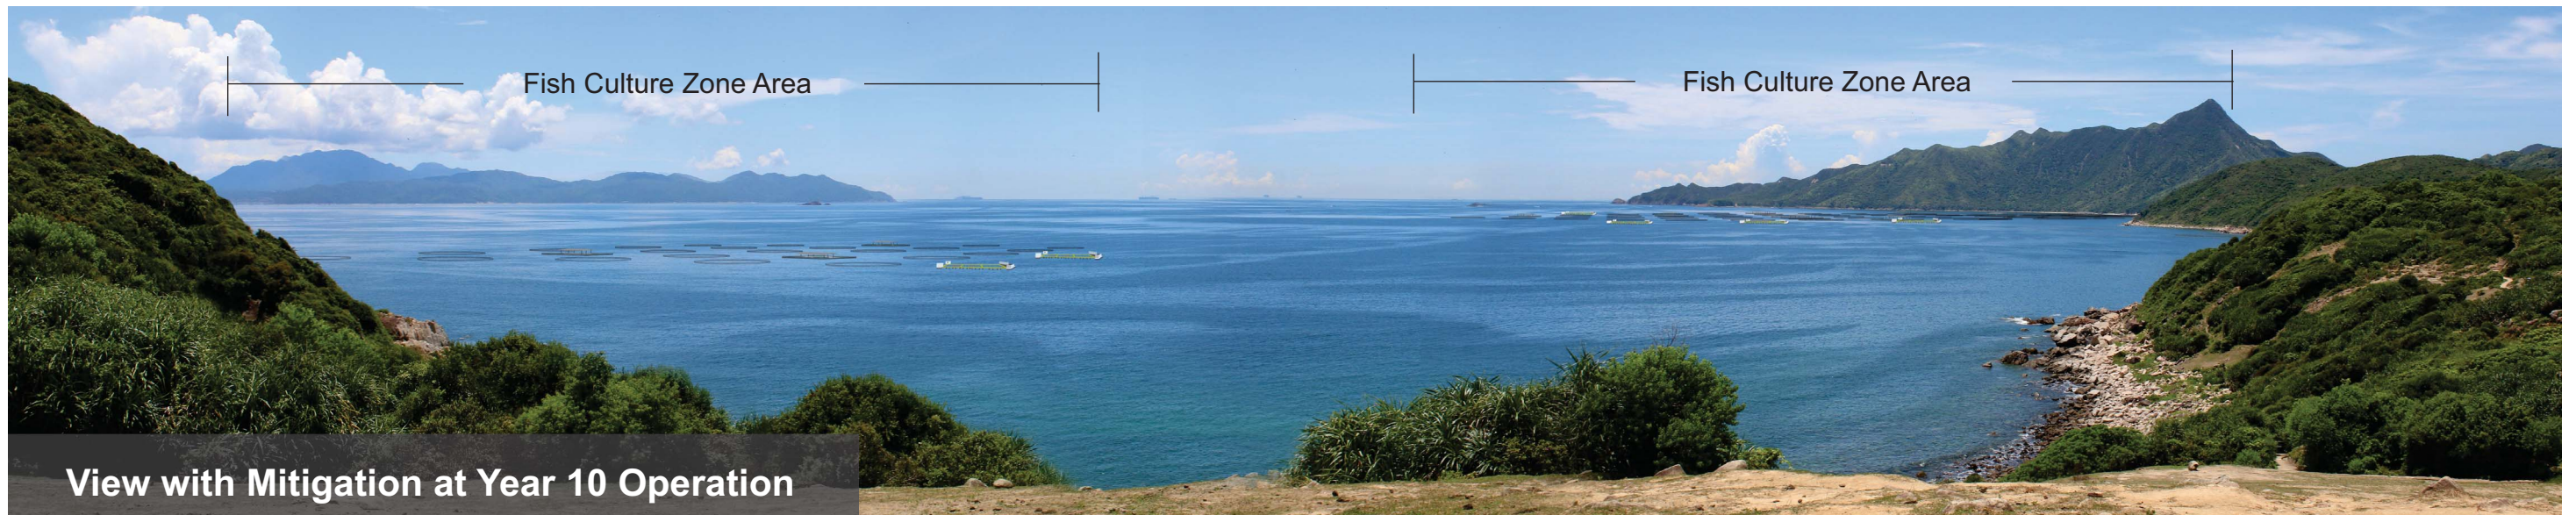

Existing View

View without Mitigation at Day 1 Operation

Remark: The structures on the sea within the Fish Culture Zone Area are fish cages (circular objects) / rafts (rectangular objects) / steel truss cages (yellow and white rectangular objects) for illustration purpose only.

Date Photograph Taken: July 2021

View with Mitigation at Day 1 Operation

View with Mitigation at Year 10 Operation

Remark: The structures on the sea within the Fish Culture Zone Area are fish cages (circular objects) / rafts (rectangular objects) / steel truss cages (yellow and white rectangular objects) for illustration purpose only.

Date Photograph Taken: July 2021