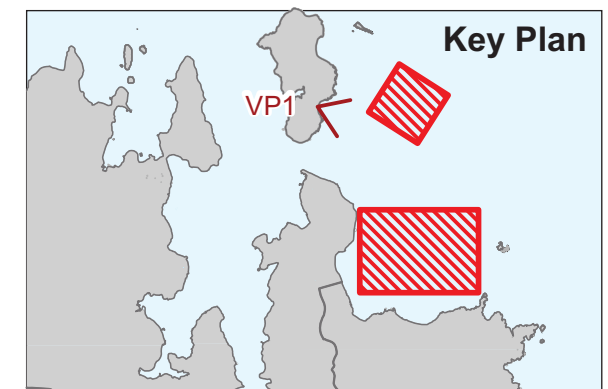

Existing View

View without Mitigation at Day 1 Operation

Remark: The structures on the sea within the Fish Culture Zone Area are fish cages (circular objects) / rafts (rectangular objects) / steel truss cages (yellow and white rectangular objects) for illustration purpose only.

Date Photograph Taken: July 2021

View with Mitigation at Day 1 Operation

View with Mitigation at Year 10 Operation

Remark: The structures on the sea within the Fish Culture Zone Area are fish cages (circular objects) / rafts (rectangular objects) / steel truss cages (yellow and white rectangular objects) for illustration purpose only.