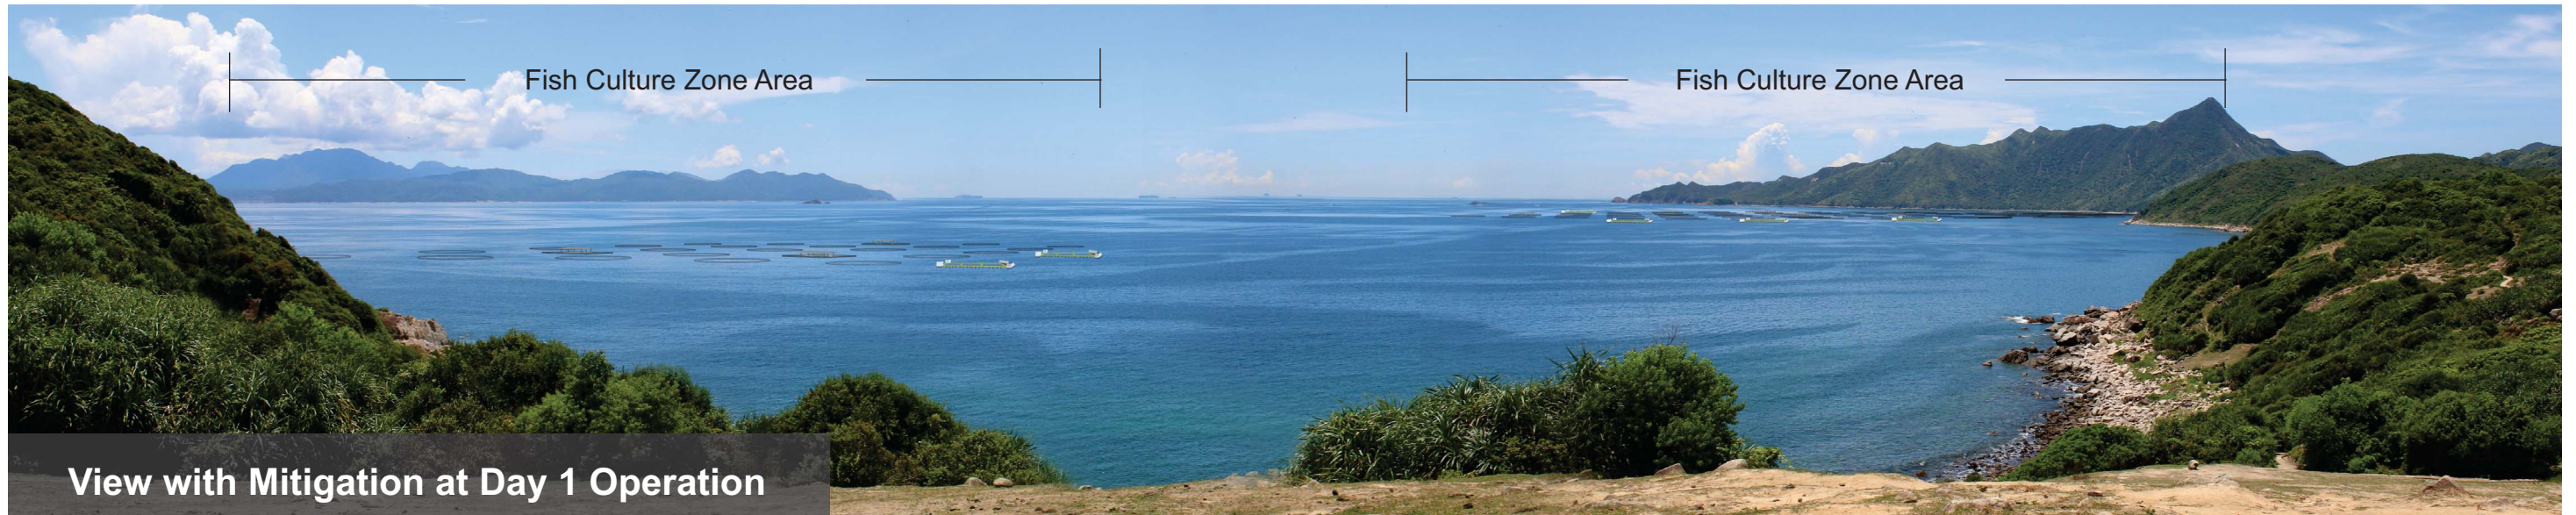

Existing View

View without Mitigation at Day 1 Operation

Remark: The structures on the sea within the Fish Culture Zone Area are fish cages (circular objects) / rafts (rectangular objects) / steel truss cages (yellow and white rectangular objects) for illustration purpose only.

Date Photograph Taken: July 2021

View with Mitigation at Day 1 Operation

View with Mitigation at Year 10 Operation

Remark: The structures on the sea within the Fish Culture Zone Area are fish cages (circular objects) / rafts (rectangular objects) / steel truss cages (yellow and white rectangular objects) for illustration purpose only.

Date Photograph Taken: July 2021