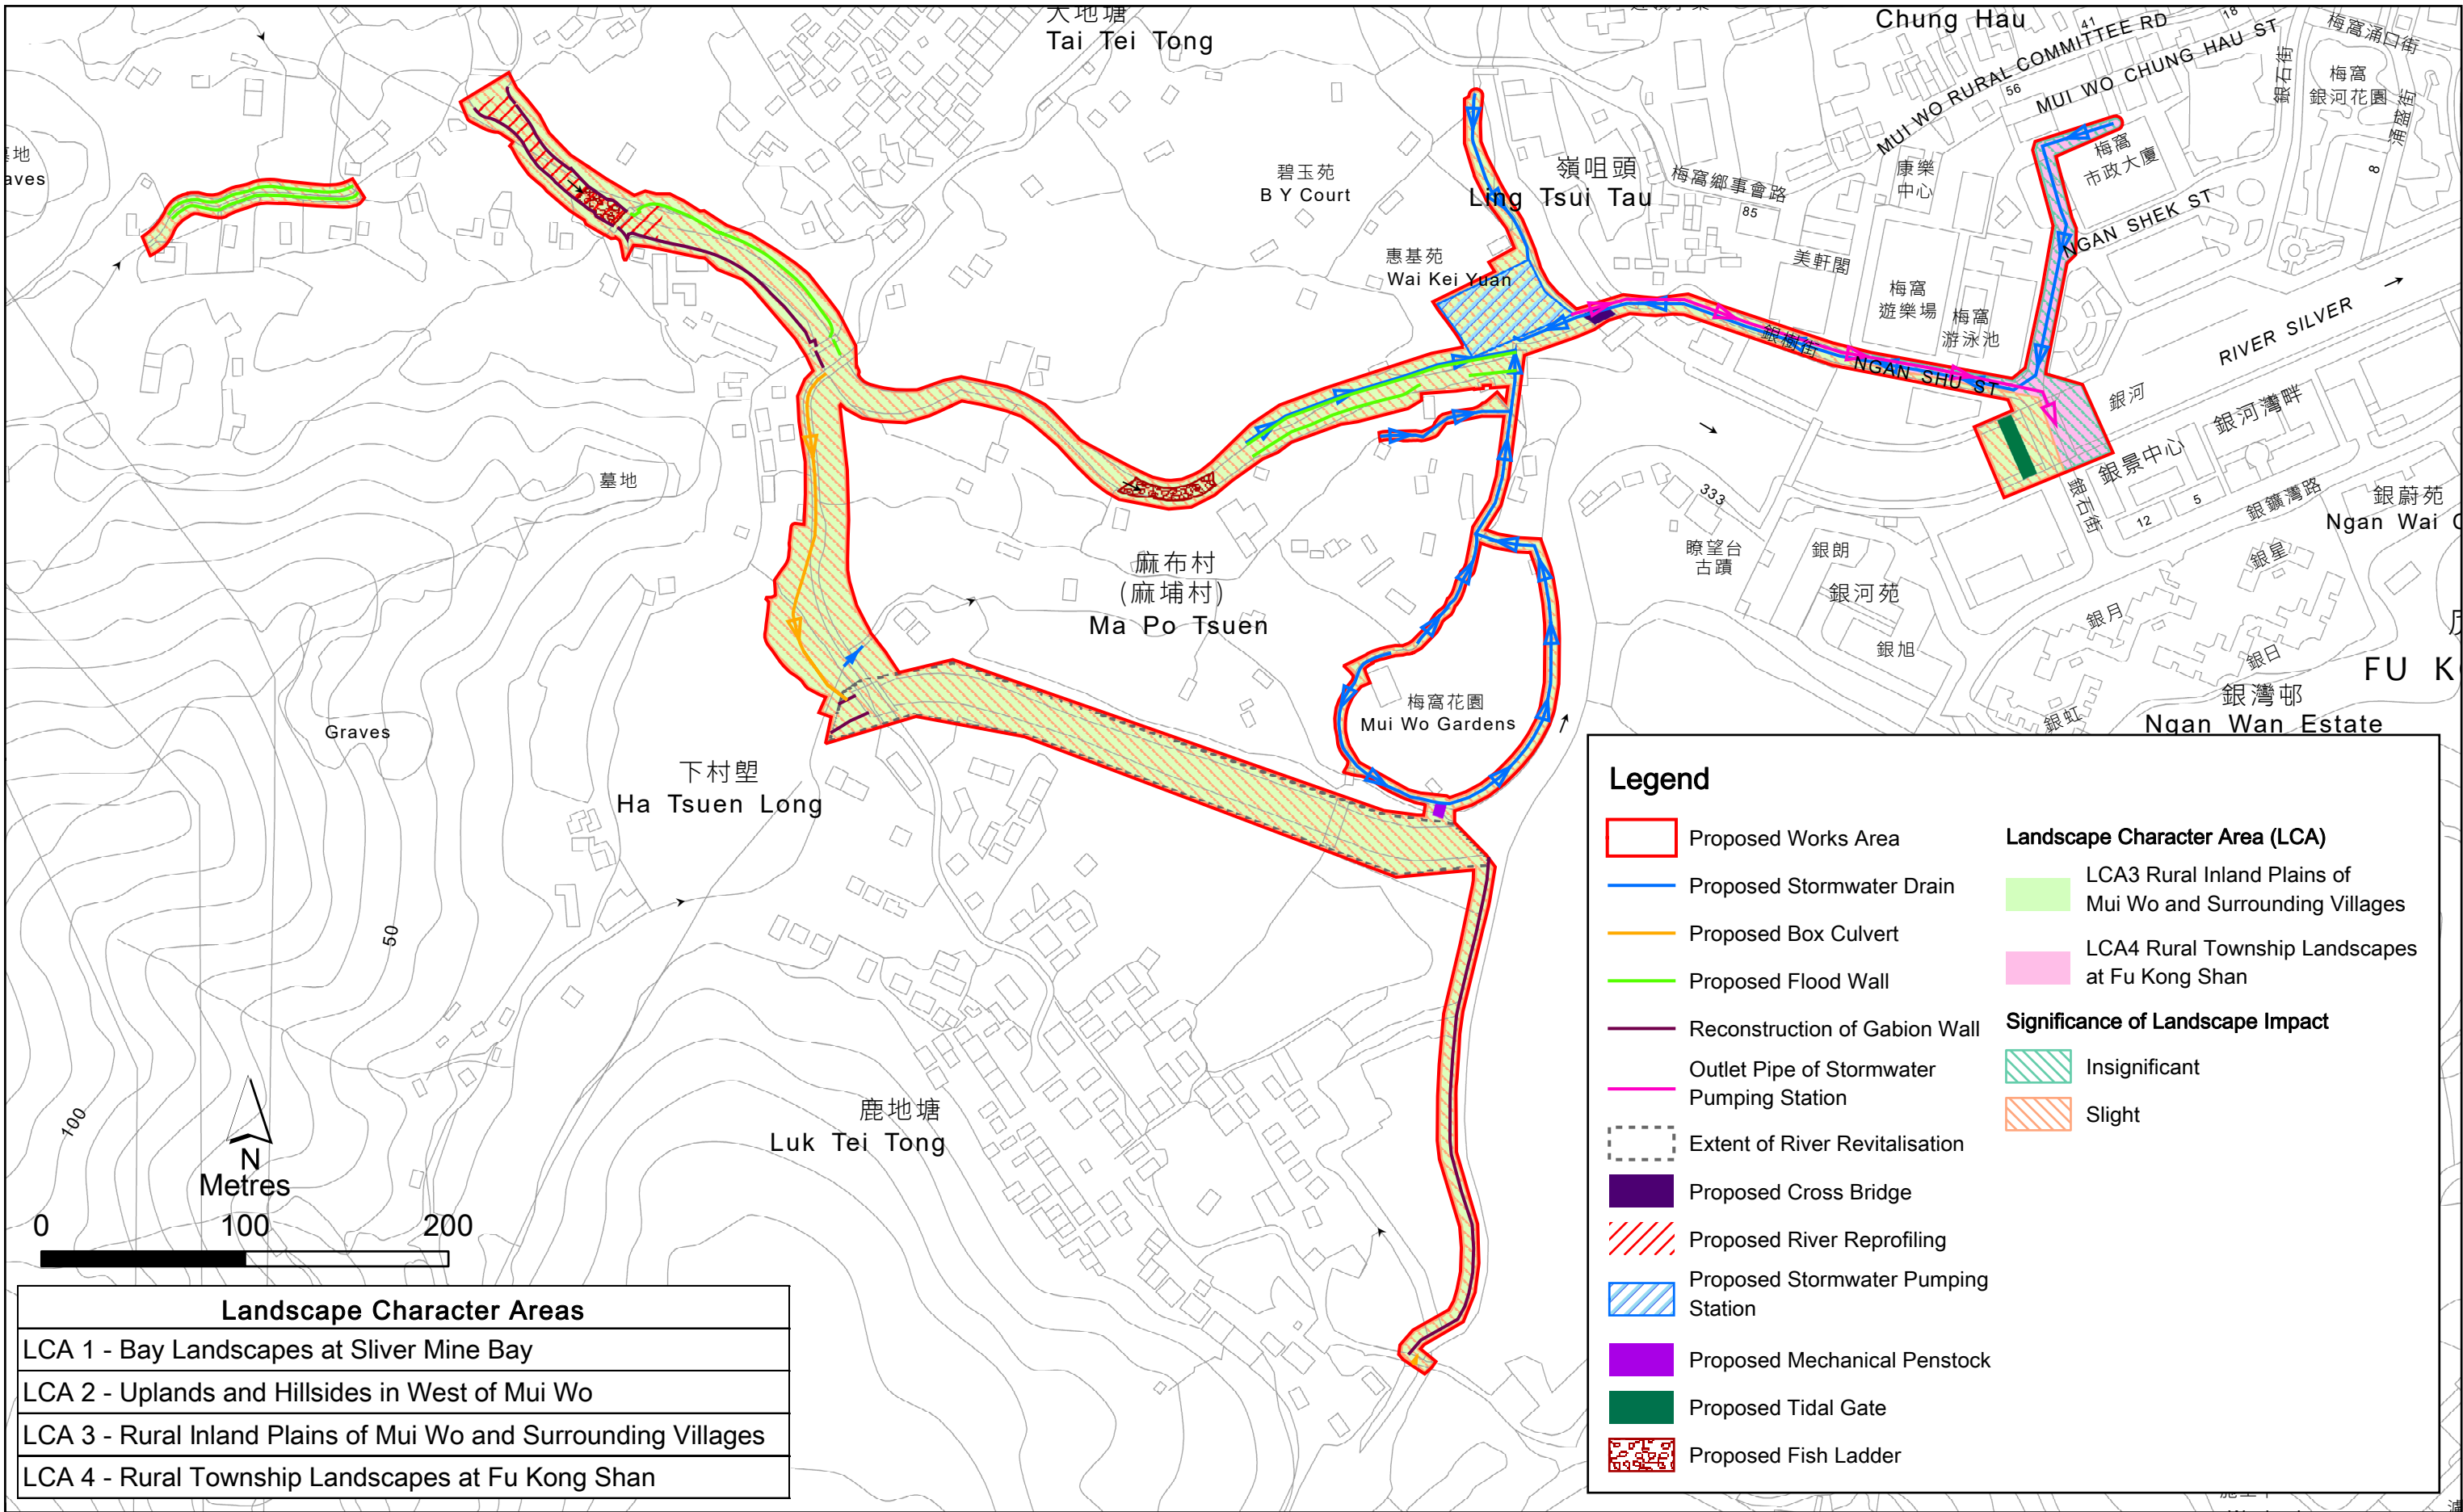

Figure 8.14a

Landscape Character Impacts During Construction

Landscape Character Areas
LCA 1 - Bay Landscapes at Silver Mine Bay
LCA 2 - Uplands and Hillsides in West of Mui Wo
LCA 3 - Rural Inland Plains of Mui Wo and Surrounding Villages
LCA 4 - Rural Township Landscapes at Fu Kong Shan

Figure 8.14b

Landscape Character Impacts at Day 1 of Operation

Figure 8.14c

Landscape Character Impacts at Year 10 of Operation