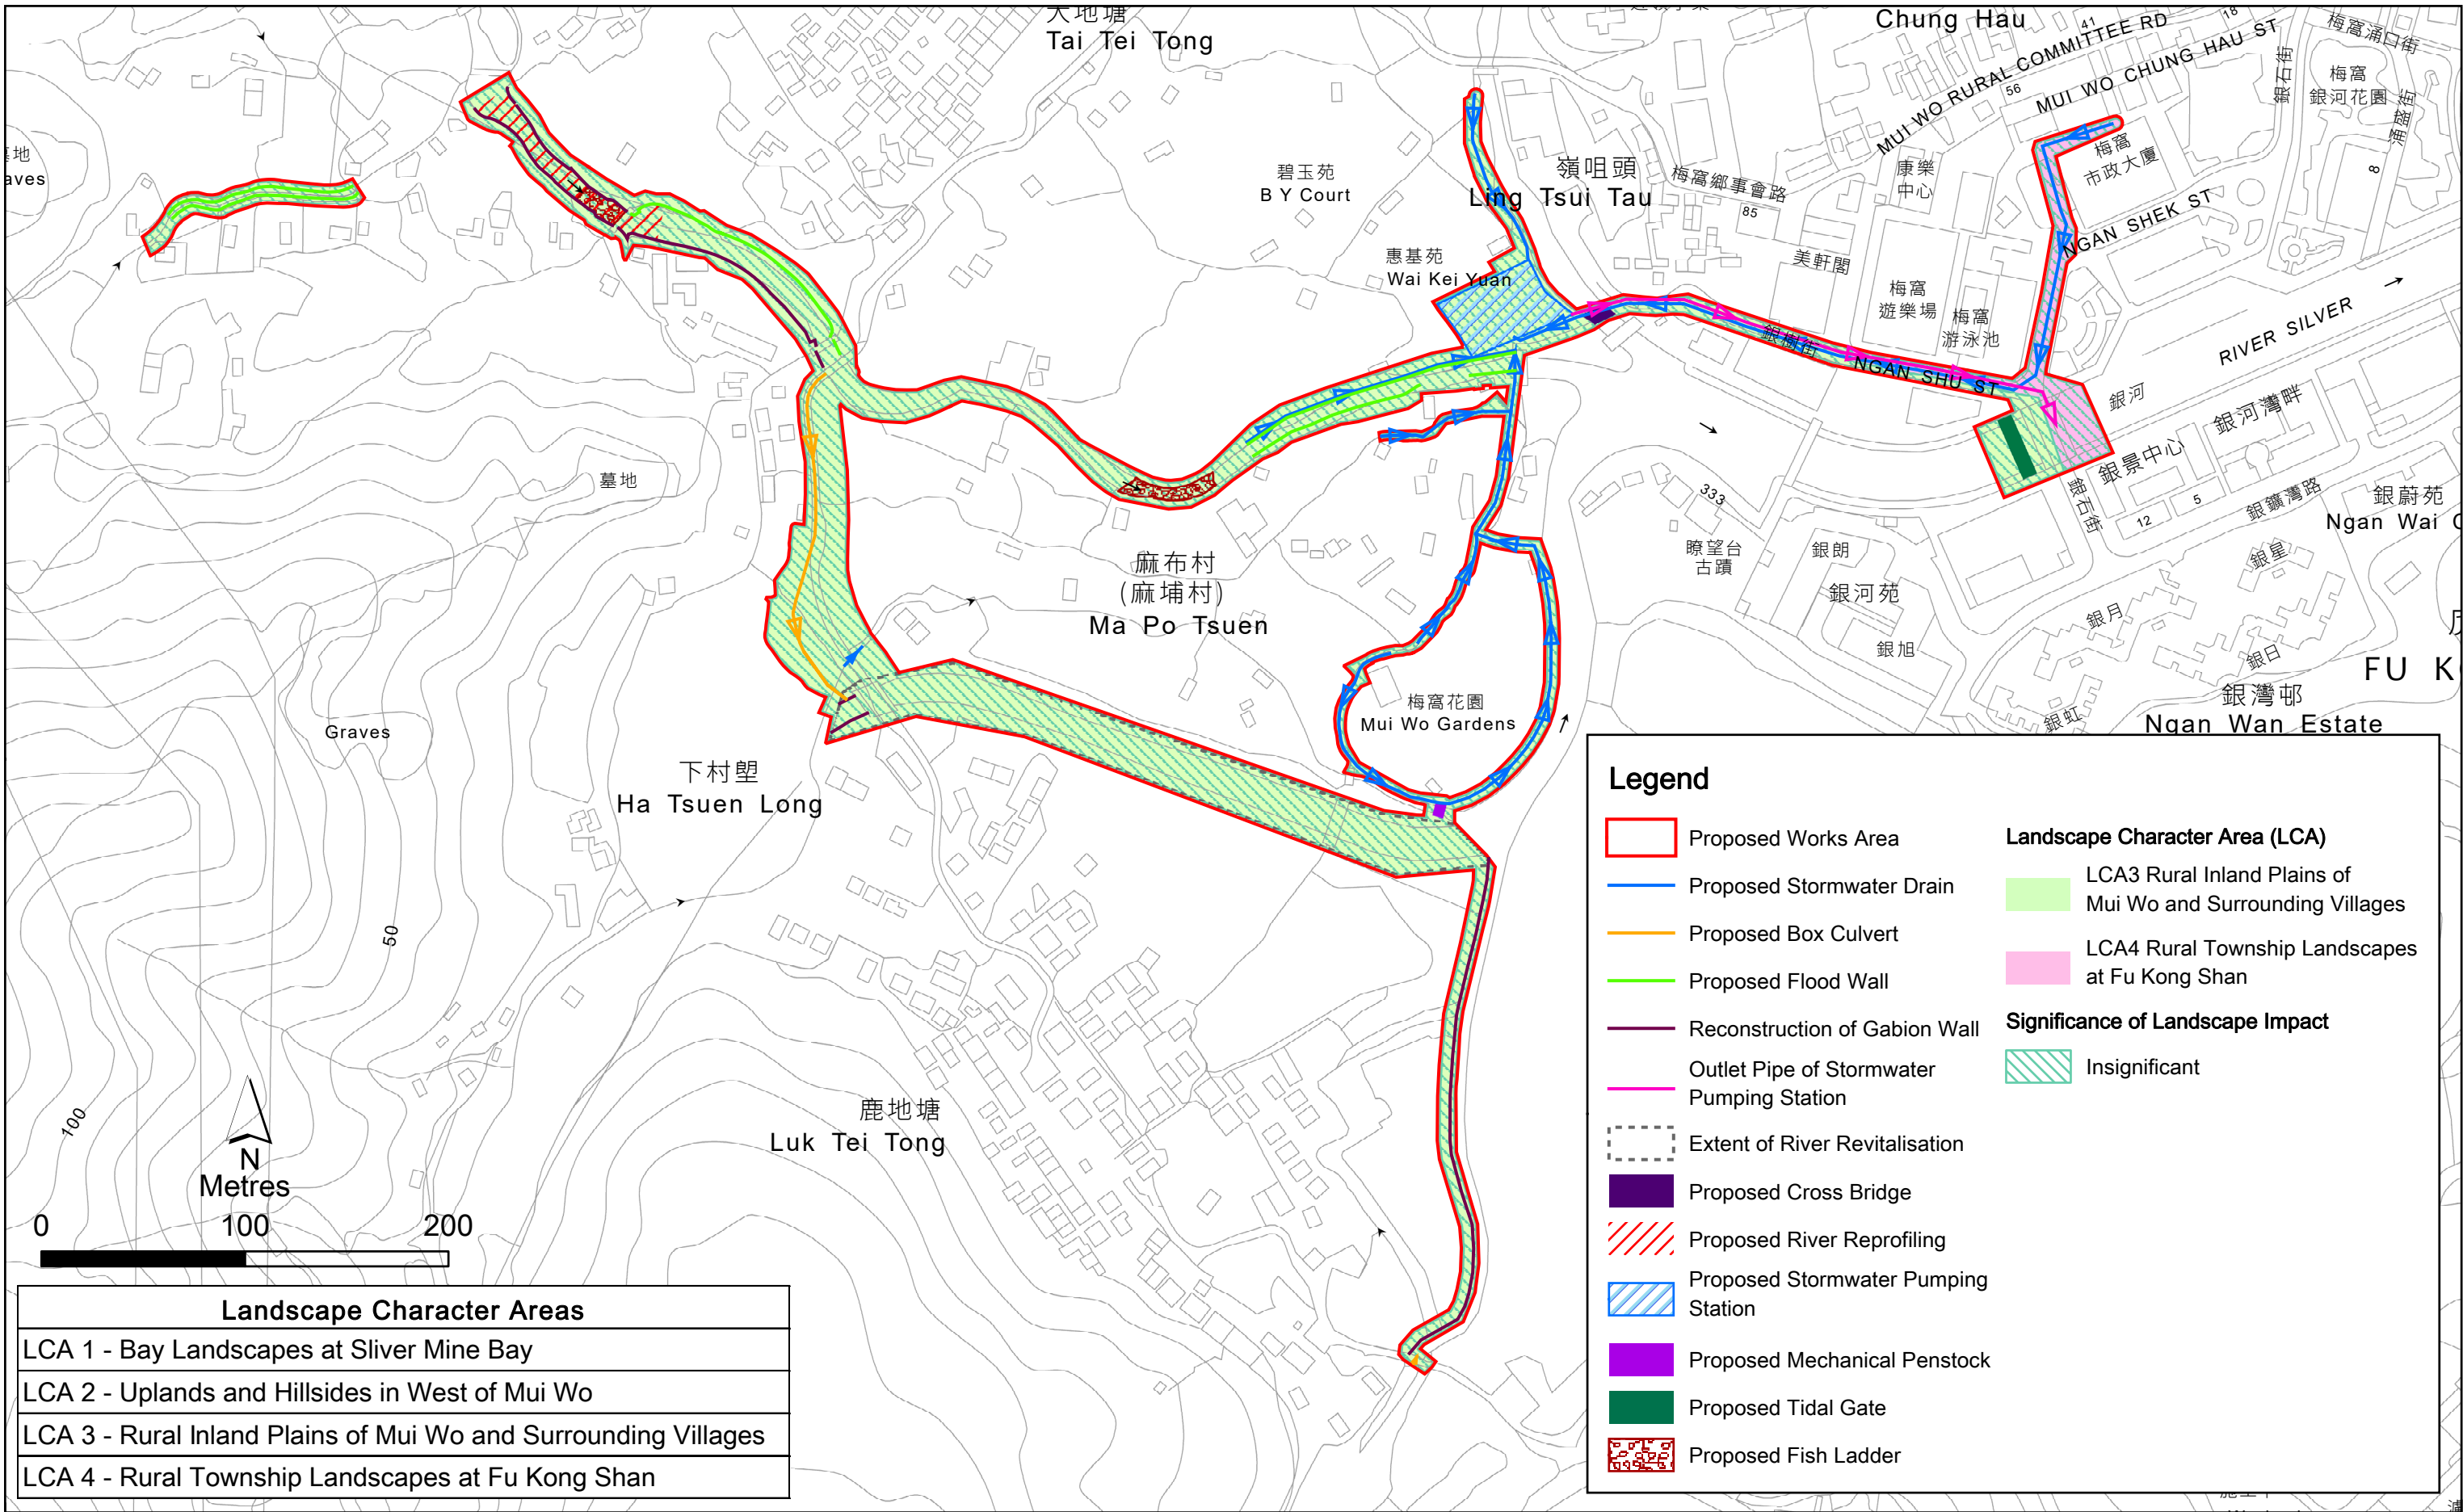

Figure 8.14a

Landscape Character Impacts During Construction

Landscape Character Areas
LCA 1 - Bay Landscapes at Silver Mine Bay
LCA 2 - Uplands and Hillsides in West of Mui Wo
LCA 3 - Rural Inland Plains of Mui Wo and Surrounding Villages
LCA 4 - Rural Township Landscapes at Fu Kong Shan

Figure 8.14b

Landscape Character Impacts at Day 1 of Operation

Figure 8.14c

Landscape Character Impacts at Year 10 of Operation