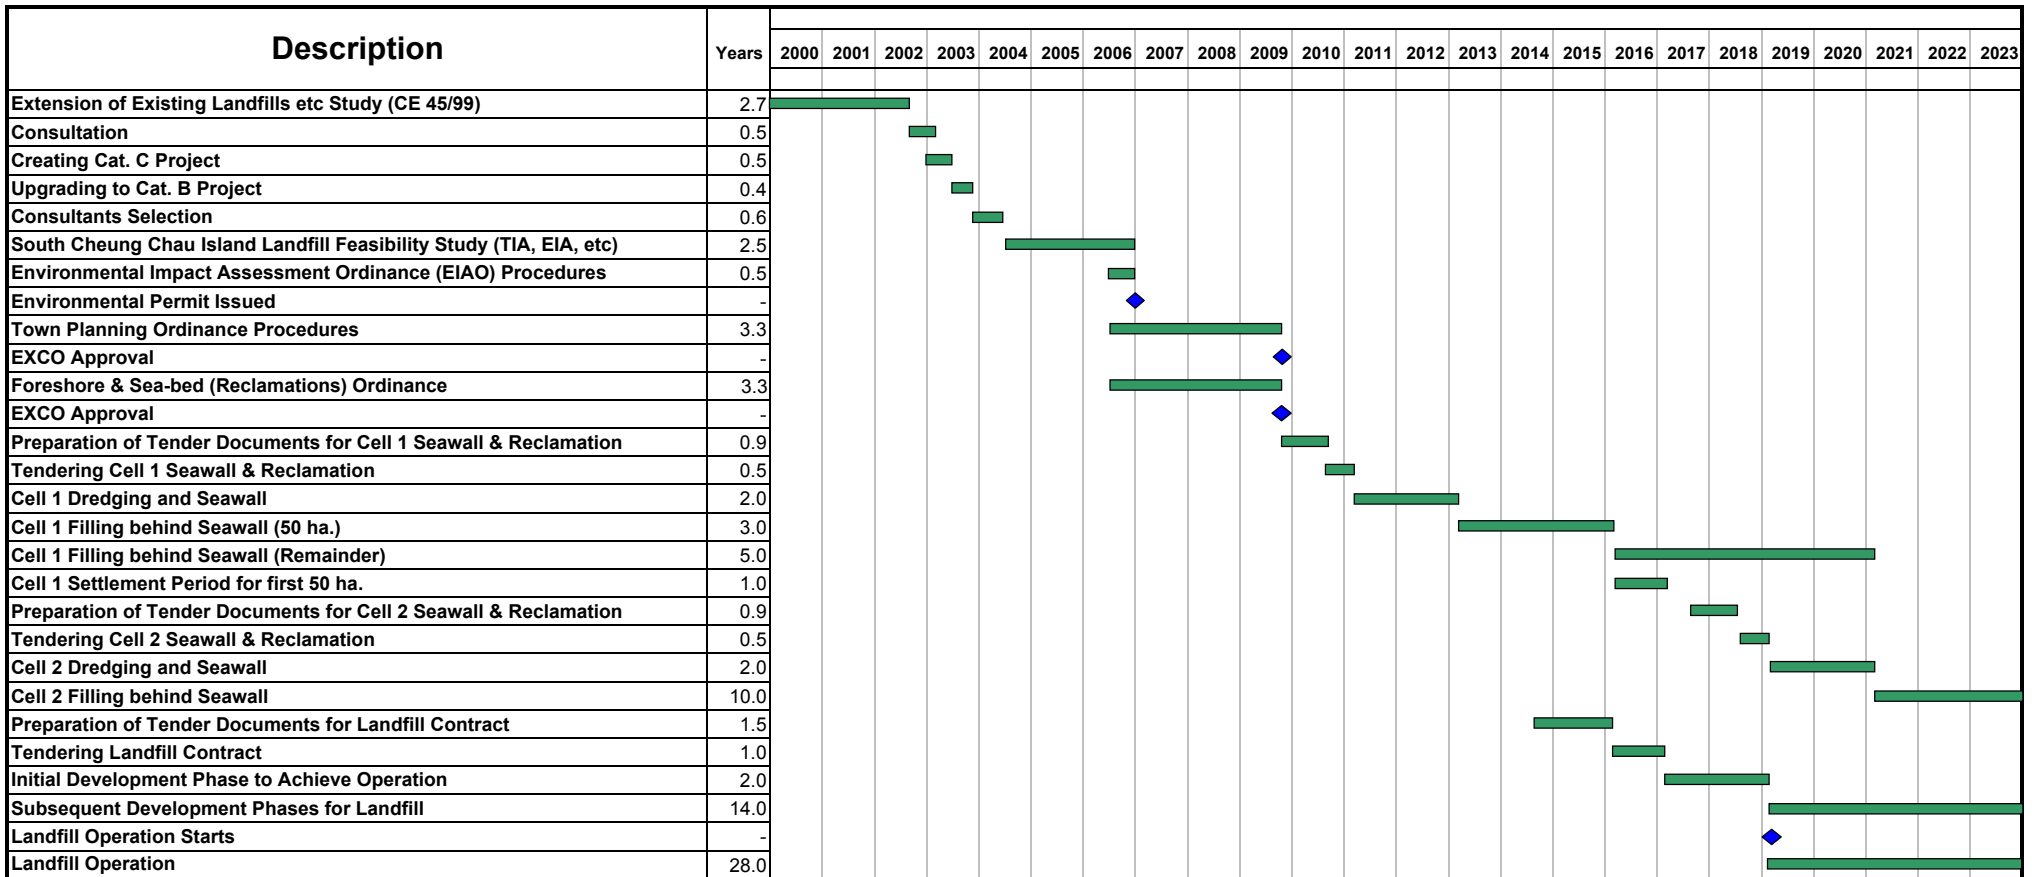

Figure 10.2 Programme for Implementation of South Cheung Chau Island Landfill (SCCIL)

Note: This programme shows the earliest date that South Cheung Chau Island Landfill could be opened.