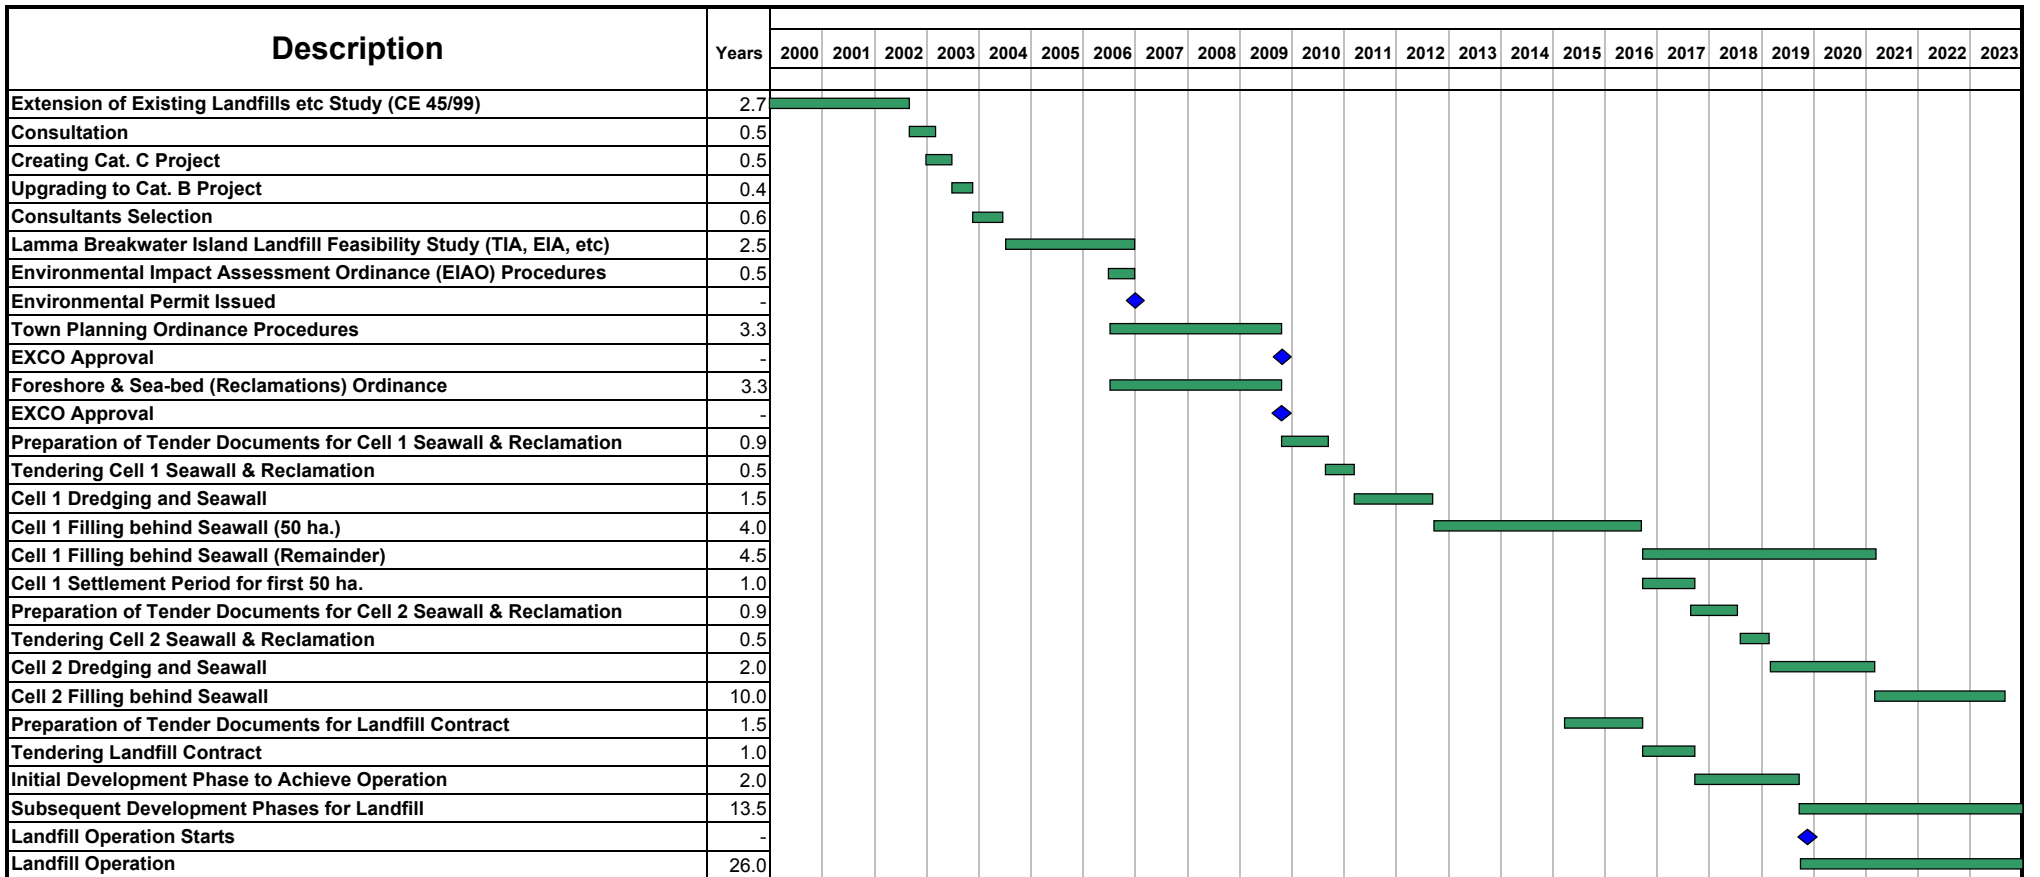

Figure 11.2 Programme for Implementation of Lamma Breakwater Island Landfill (LBIL)

Note: This programme shows the earliest date that Lamma Breakwater Island Landfill could be opened.