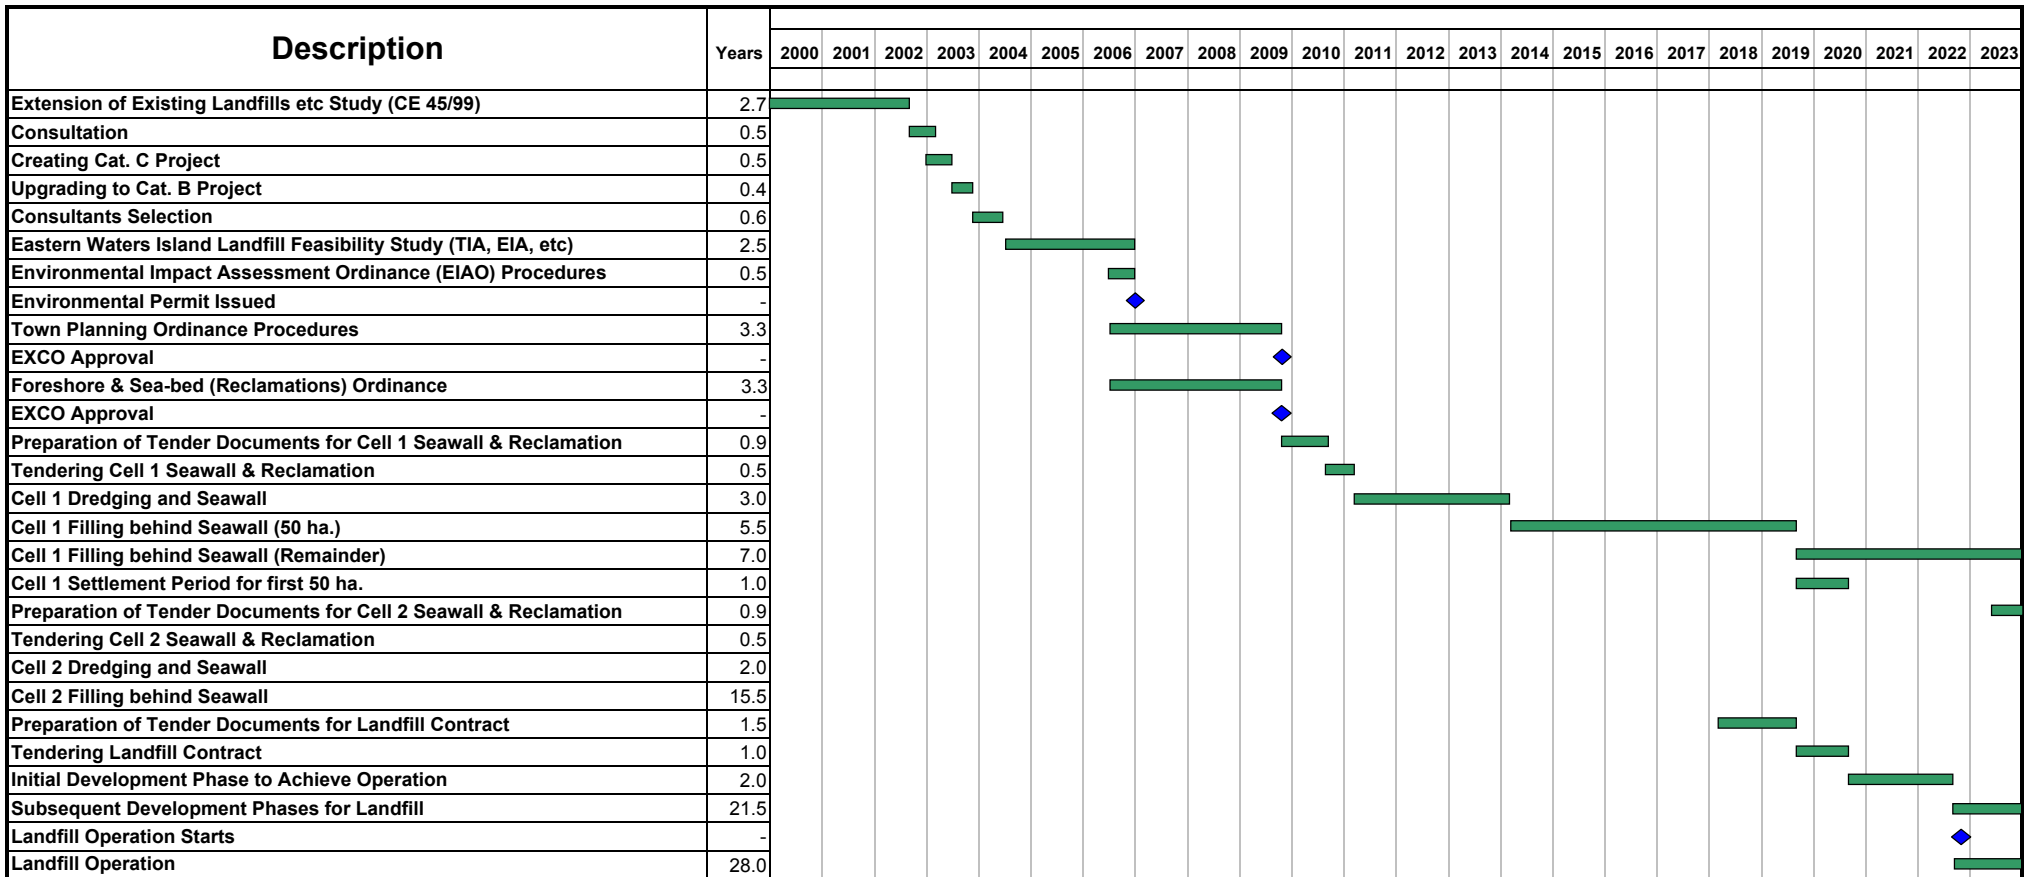

Figure 13.2 Programme for Implementation of Eastern Waters Island Landfill (EWIL)

Note: This programme shows the earliest date that Eastern Waters Island Landfill could be opened.