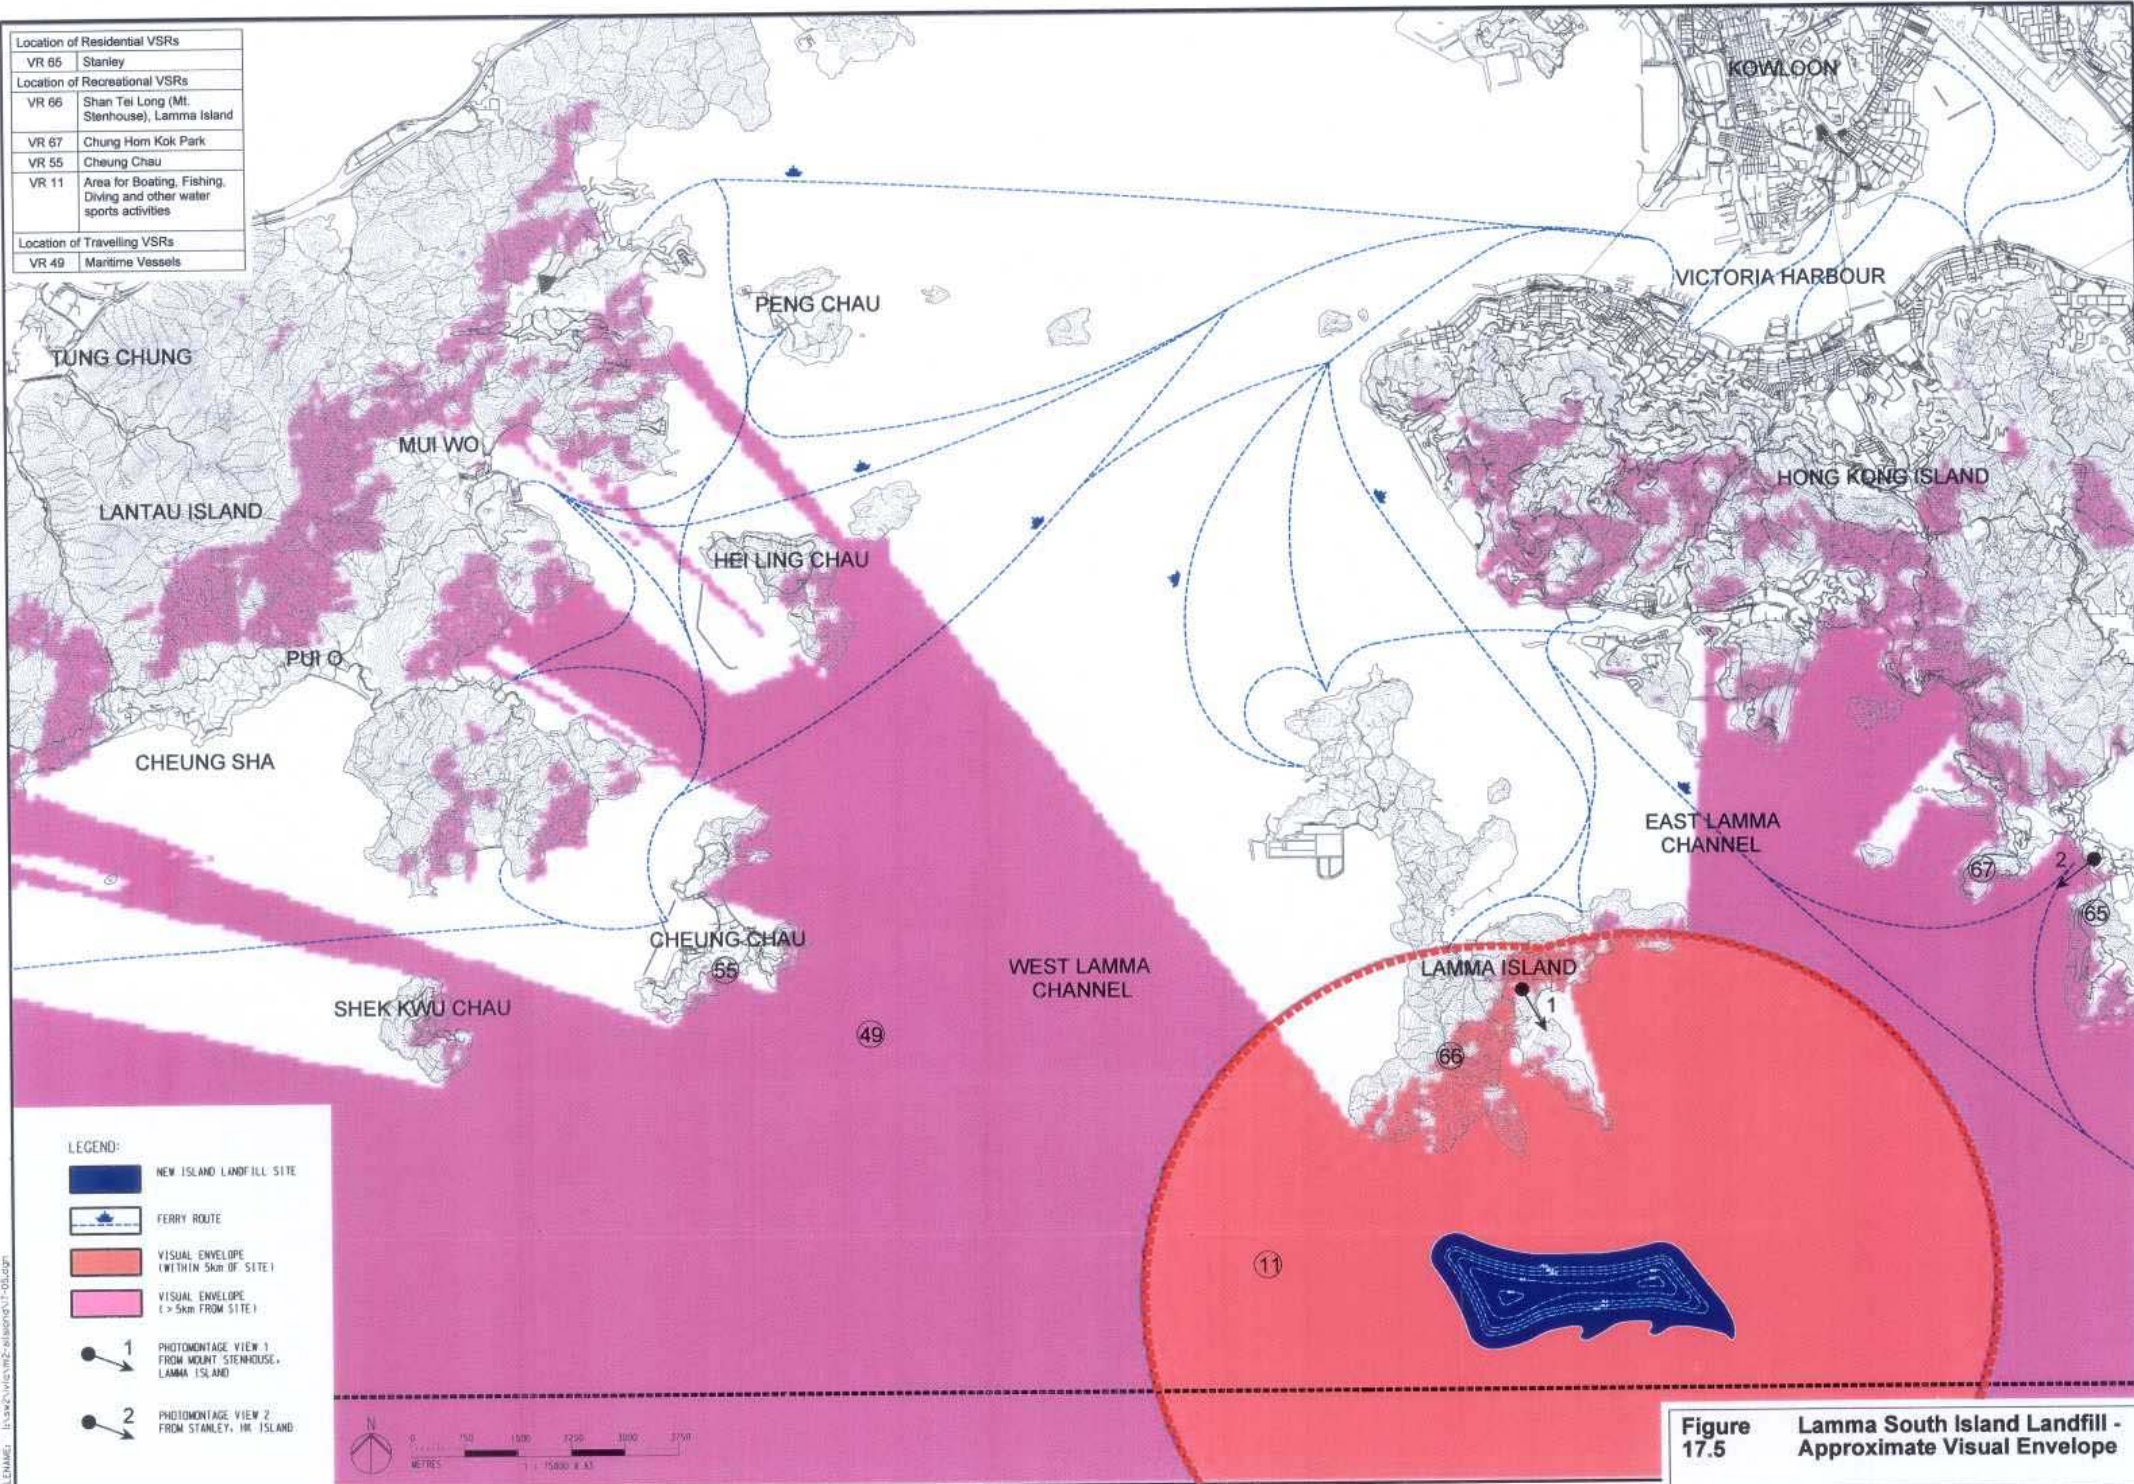

Location of Residential VSRs	
VR 65	Stanley
Location of Recreational VSRs	
VR 66	Shan Tai Long (Mt. Stenhouse), Lamma Island
VR 67	Chung Hom Kok Park
VR 55	Cheung Chau
VR 11	Area for Boating, Fishing, Diving and other water sports activities
Location of Travelling VSRs	
VR 49	Maritime Vessels

Figure 17.5 Lamma South Island Landfill - Approximate Visual Envelope