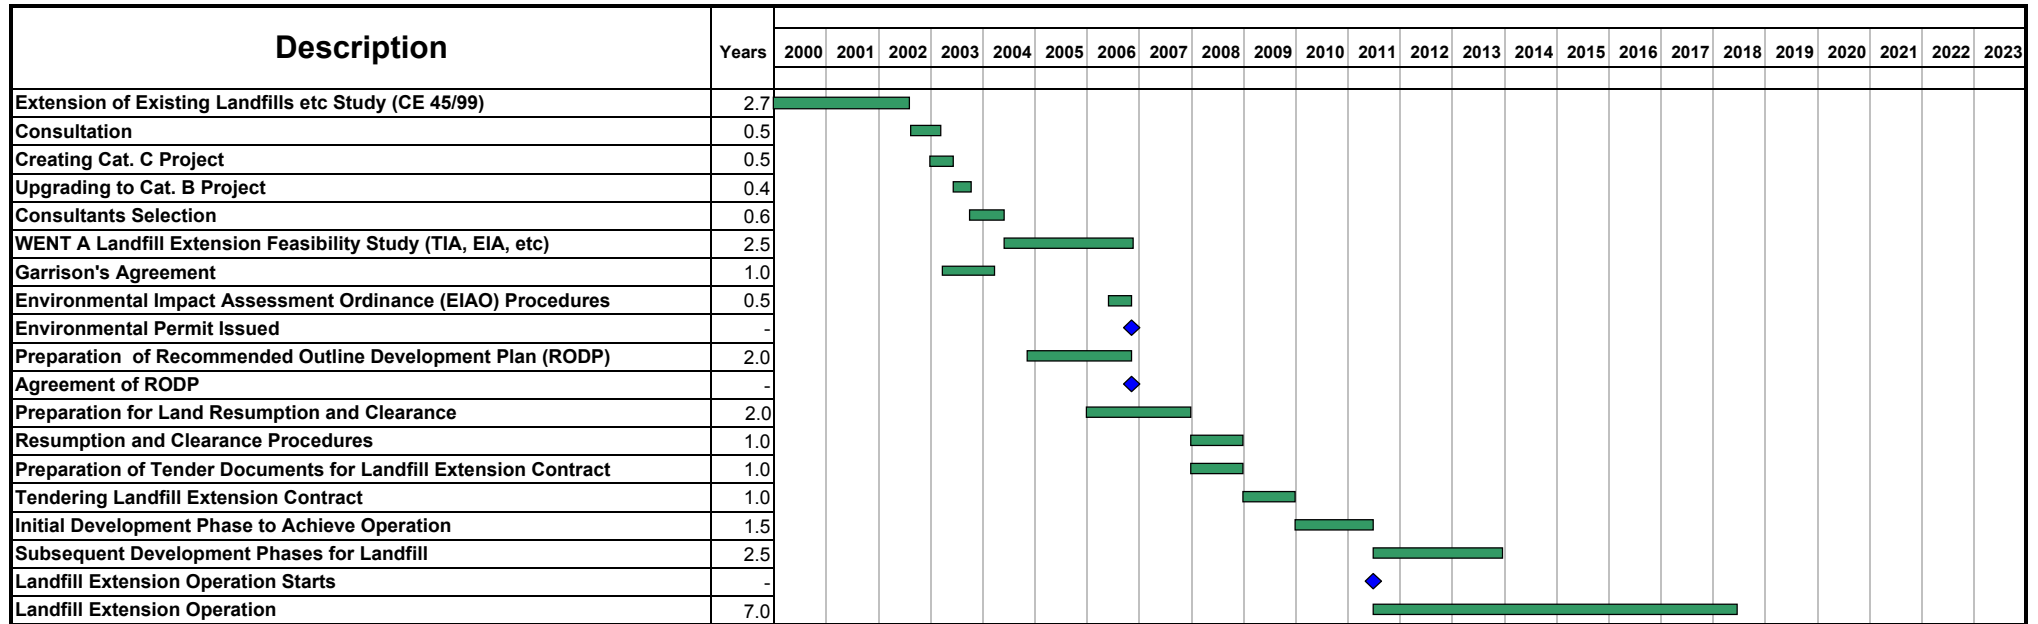

Figure 20.2A Programme for Implementation of WENT A Landfill Extension (WLES(A))

Note: This programme shows the earliest date that WENT A Landfill Extension could be opened.