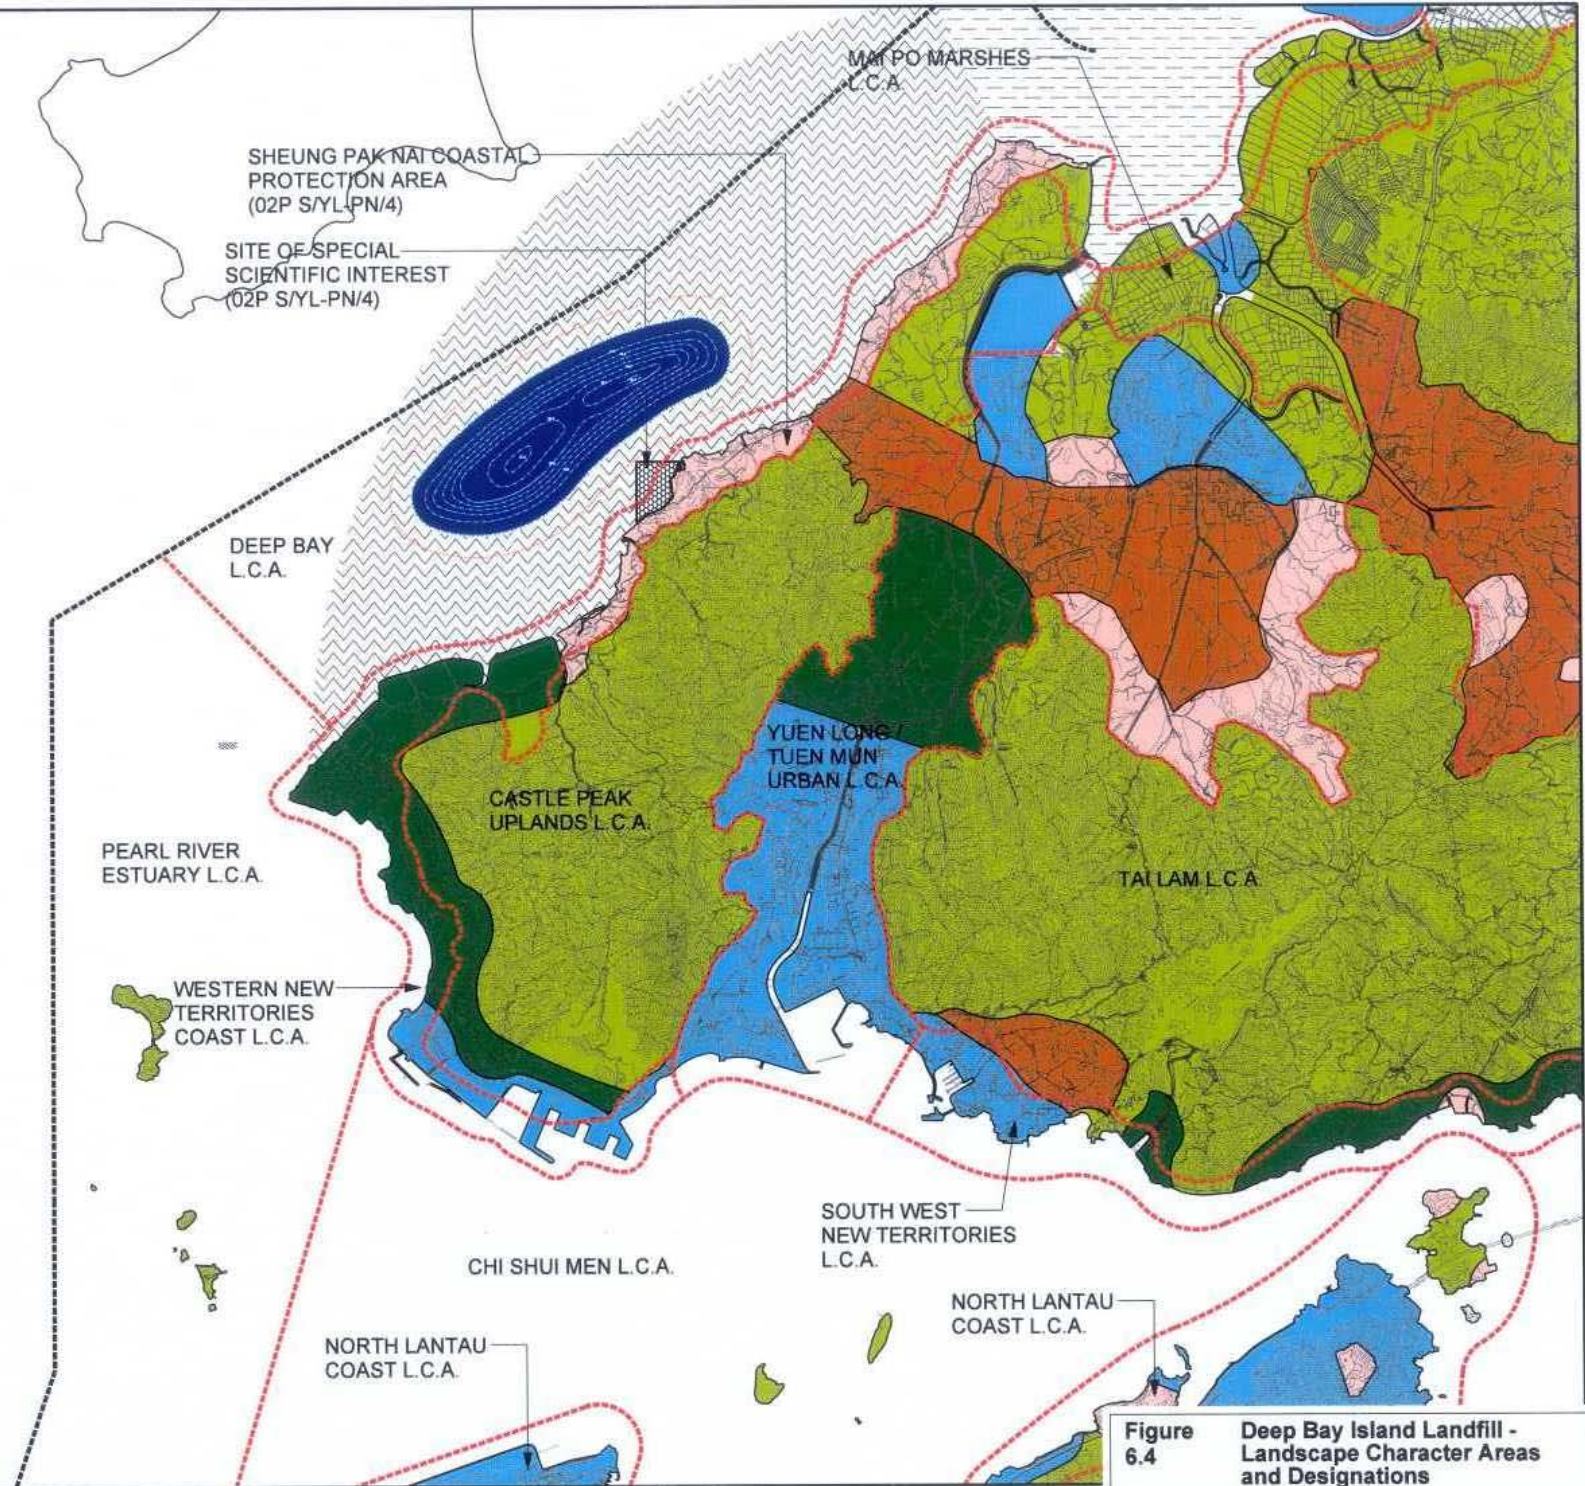

- LEGEND:
-  NEW ISLAND FOOTPRINT
  -  BOUNDARY OF HK SAR WATERS
  -  BOUNDARY OF LANDSCAPE CHARACTER AREA (L.C.A.)
  -  NEW ISLAND LANDFILL SITE

- TDSR DESIGNATIONS:
-  CONSERVATION AREA
  -  LANDSCAPE PROTECTION AREA
  -  DEVELOPMENT AREA HIGH LANDSCAPE VALUE
  -  DEVELOPMENT AREA COUNTRY SIDE
  -  EXISTING COMMITTED URBAN DEVELOPMENT AREA
  -  MARINE PARK / RESERVE
  -  INSHORE WATER PROTECTION AREA

**Figure 6.4** Deep Bay Island Landfill - Landscape Character Areas and Designations