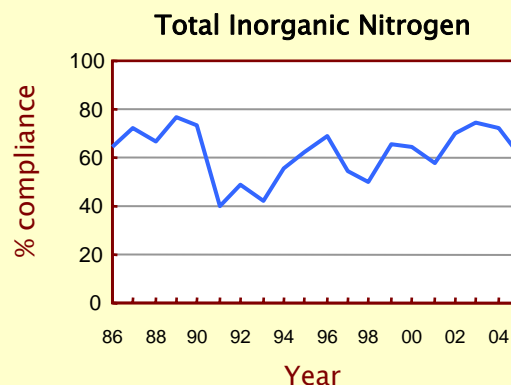

### Level of compliance with key marine Water Quality Objectives in Hong Kong, 1986 – 2005

### Overall level of compliance with key marine Water Quality Objectives in Hong Kong, 1986 – 2005