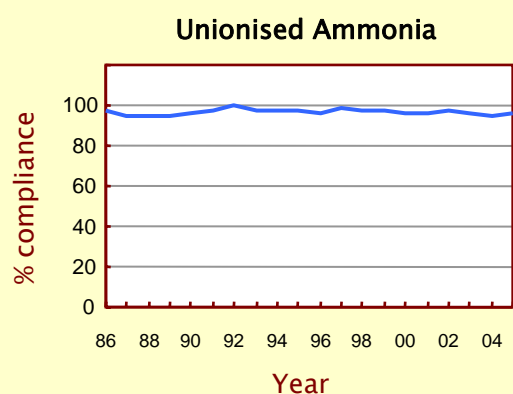

### Level of compliance with key marine Water Quality Objectives in Hong Kong, 1986 – 2005