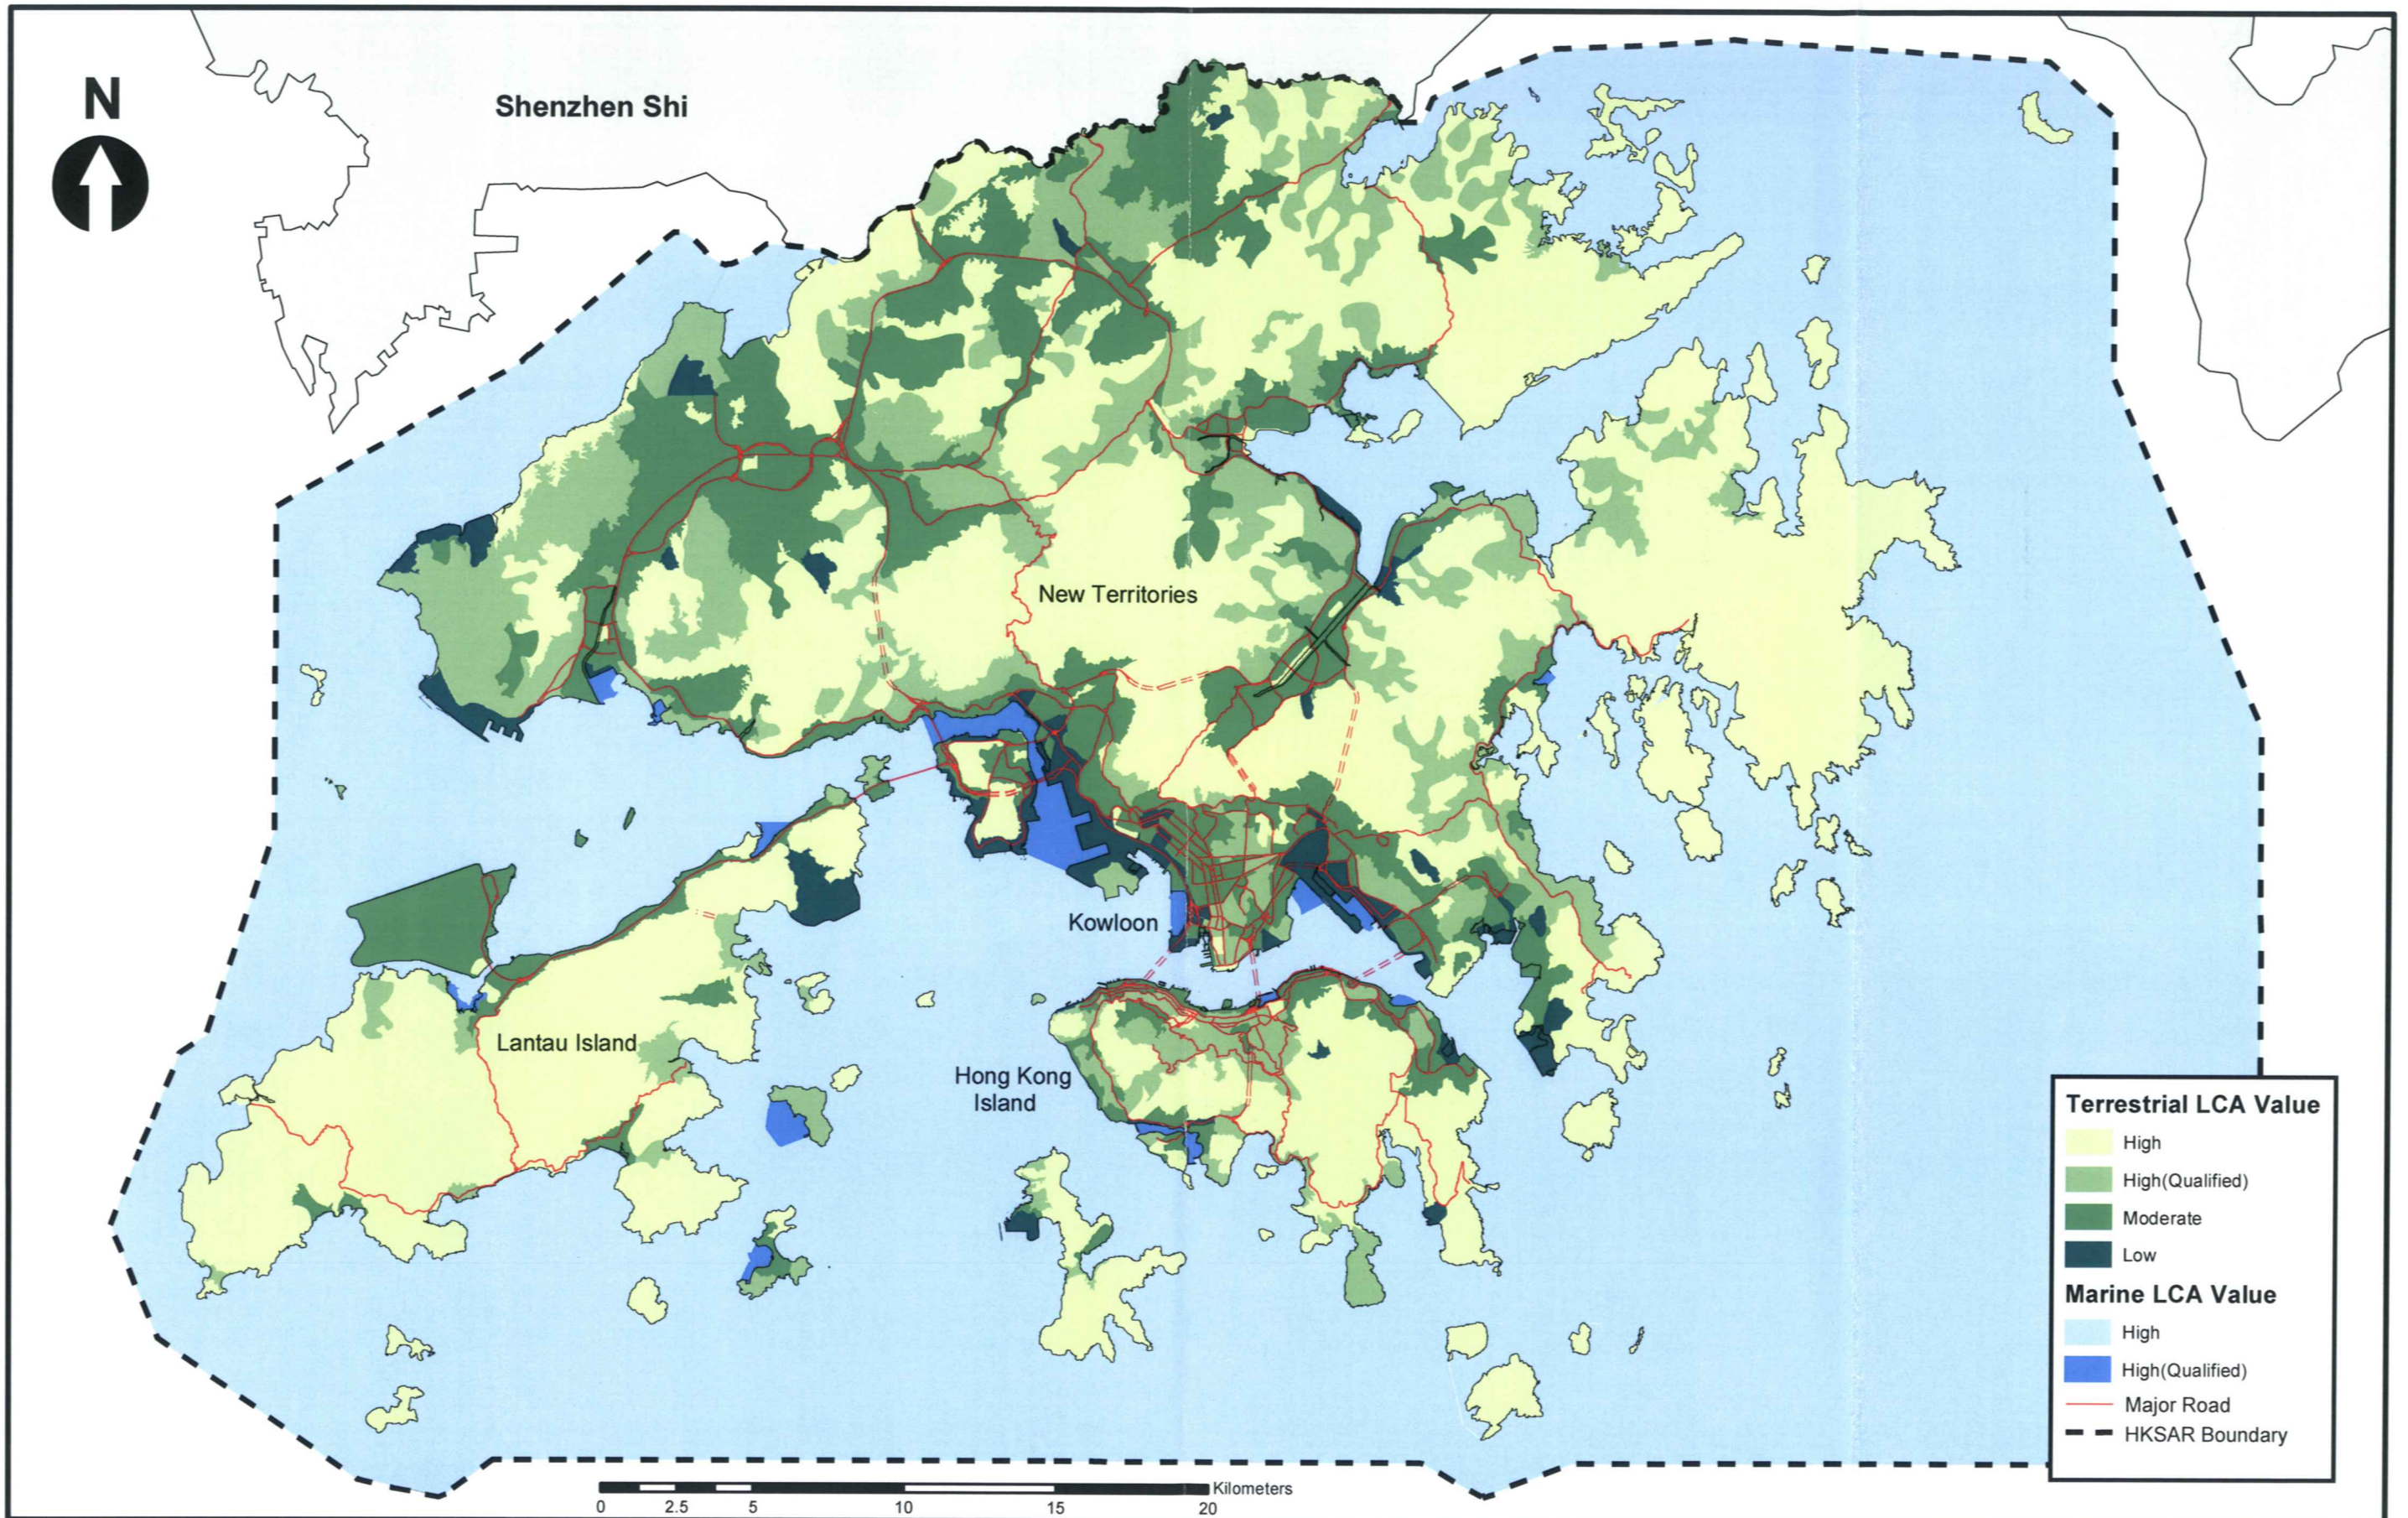

LANDSCAPE CHARACTER MAP OF HONG KONG (BROAD LANDSCAPE CHARACTER TYPES)

FIGURE No.
1

Date: 28/04/2005
File: \\C:\2005\msf\UPD\6das_LCT_28April05_AIES.mxd

LANDSCAPE VALUE MAP OF HONG KONG

FIGURE No.

2