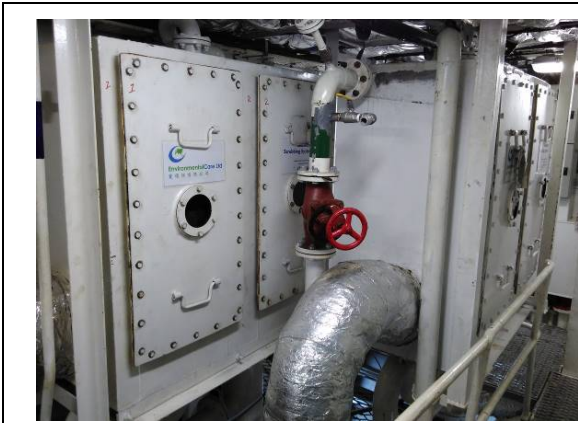

Seawater Scrubber for Ferry
Environmental Care Limited

Key Specifications

Each scrubber

Stainless steel scrubber tank: 2 (with spray nozzles and louvres)

Seawater pump: 2

Piping system: 1

Seawater Scrubbers with exhaust inlet