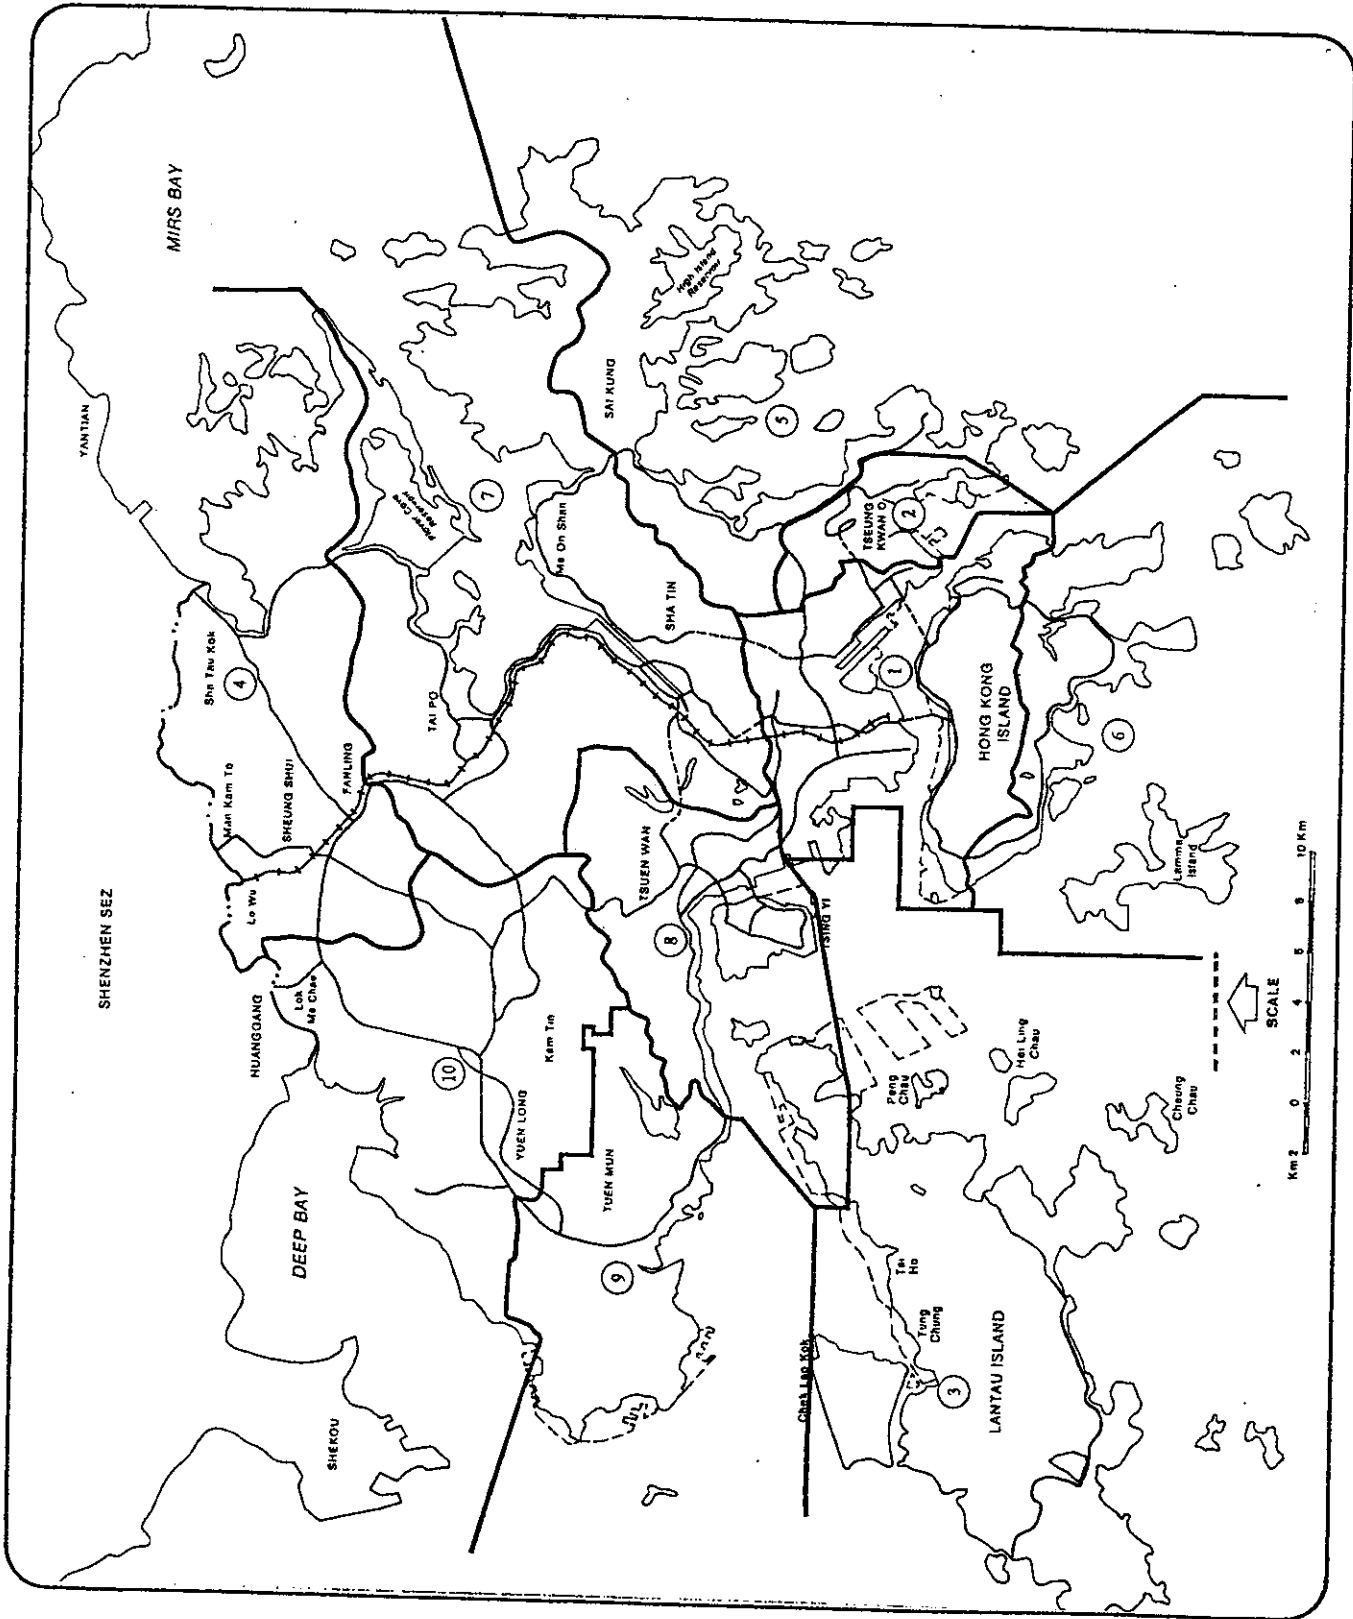

LEGEND

Name of Air Control Zone

- ① Harbour
- ② Junk Bay
- ③ Lantau
- ④ Fanling - Sha Tau Kok
- ⑤ Port Shelter
- ⑥ South Hong Kong Island - Lamna
- ⑦ Tolo
- ⑧ Tsuen Wan - Kwai Chung
- ⑨ Tuen Mun
- ⑩ Yuen Long

TERRITORIAL DEVELOPMENT STRATEGY REVIEW ENVIRONMENTAL PROFILES
AIR CONTROL ZONES