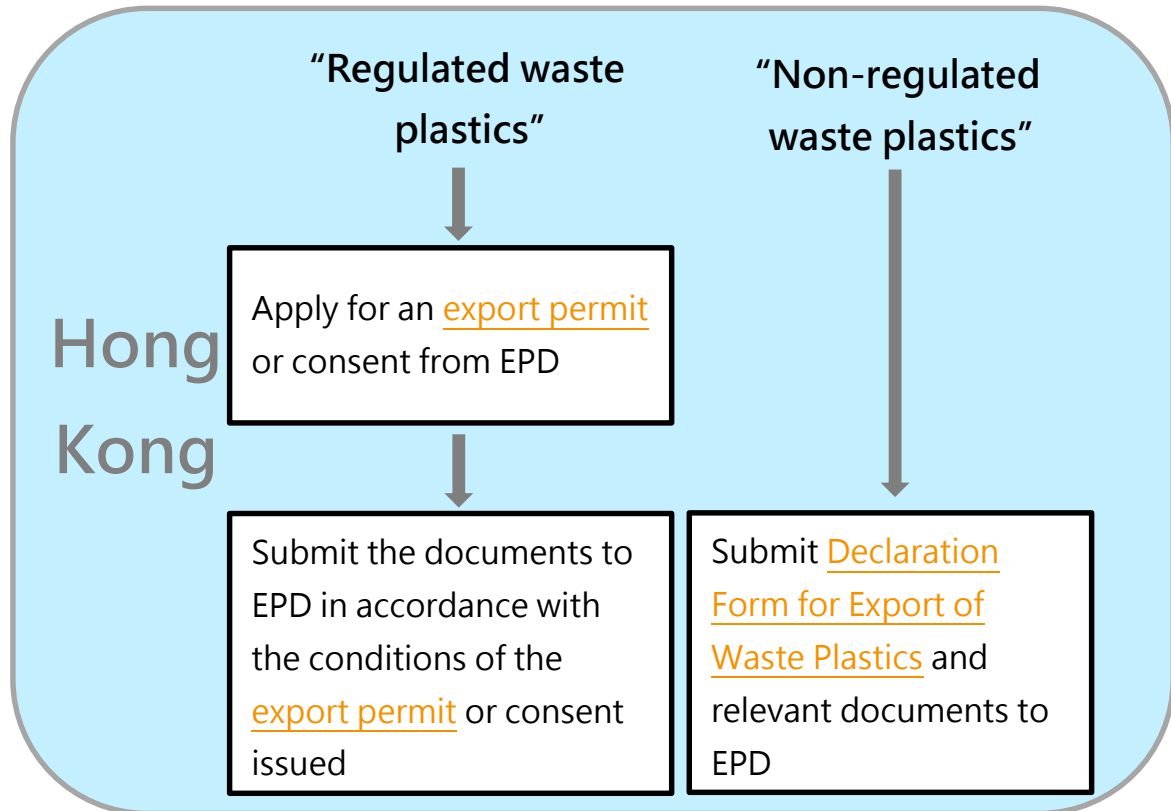

# Documents Required for Export of Waste Plastics From Hong Kong

Remarks: The above documents must be submitted to EPD before shipment departs from Hong Kong