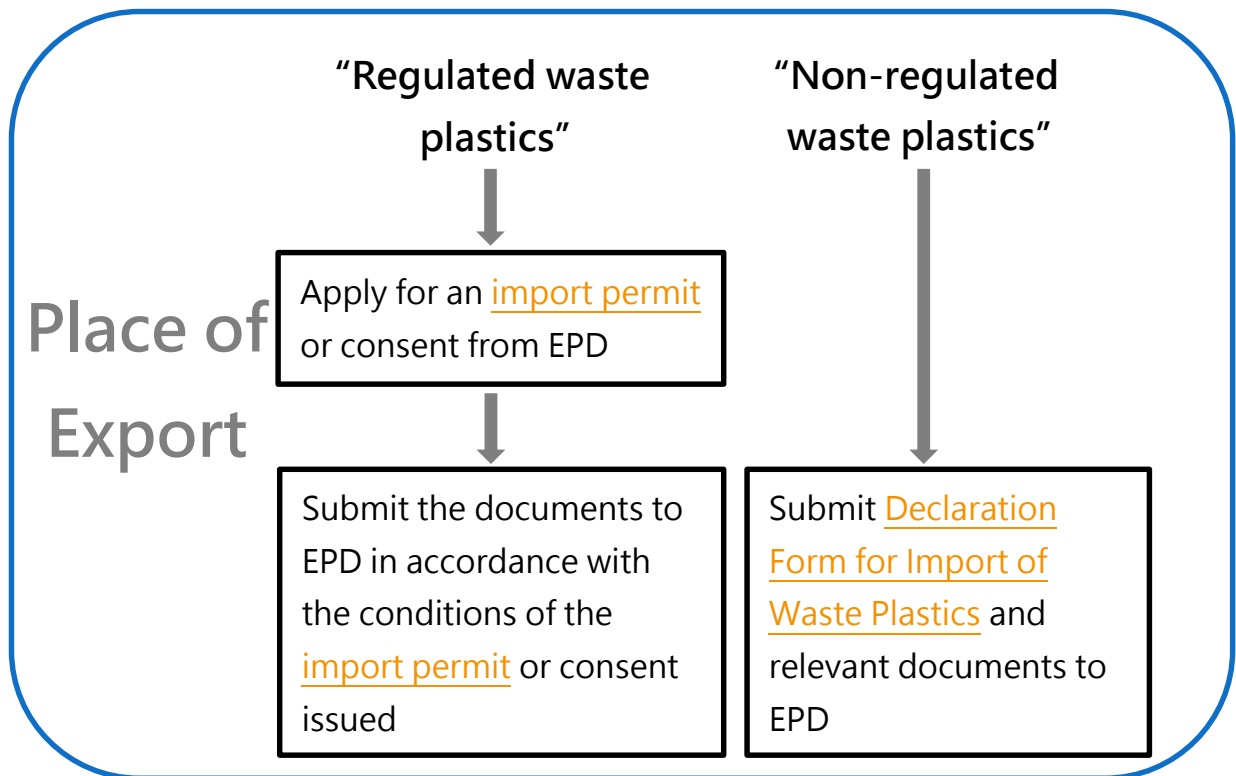

# Documents Required for Import of Waste Plastics into Hong Kong

Remarks: The above documents must be submitted to EPD before shipment departs from the place of export